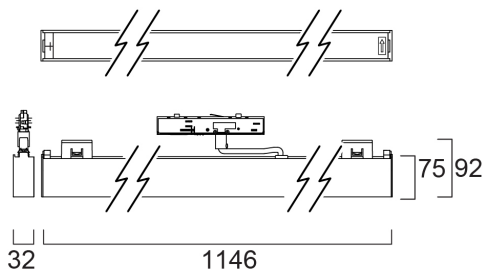

Technische Werte

Größe (mm)