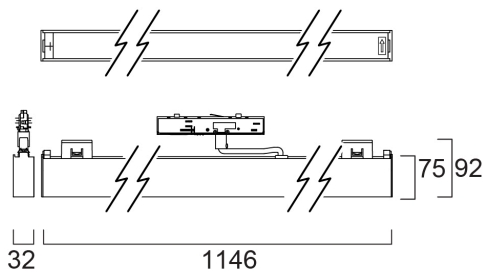

Technische Werte

Größe (mm)