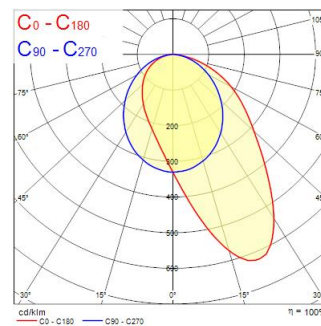

Photometrie