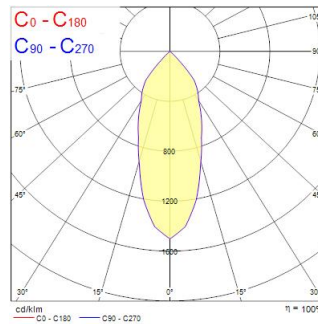

## Technische Werte

### Größe (mm)

### Photometrie

Distance [m]	Cone diameter [m]	Beam angle [°]	Beam angle [°]	Beam angle [°]
0.5	0.36	50°	50°	50°
1.0	0.71	50°	50°	50°
1.5	1.07	50°	50°	50°
2.0	1.42	50°	50°	50°
2.5	1.78	50°	50°	50°
3.0	2.14	50°	50°	50°

Distance [m] Cone diameter [m] Illuminance [lx]  
C0 - C180 (Half beam angle: 39.2°)