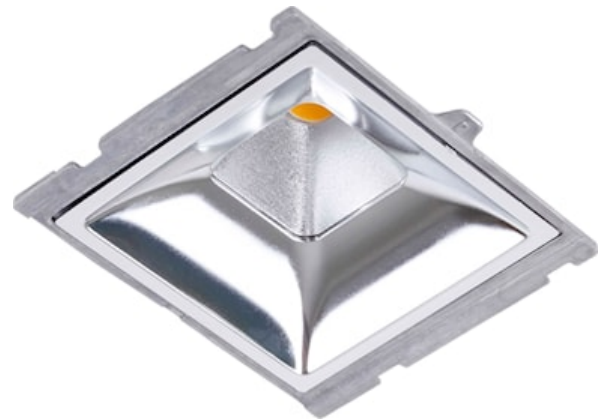

# MYRIAD SQUARE HOUS SPOT 2.7K PHDIM SILVER REFL

Artikelnummer 2057933

Concord

MYRIAD SQUARE HOUSING SPOT 2700K PHASE DIM SILVER REFLECTOR COLOR

# MYRIAD SQUARE HOUS SPOT 2.7K PHDIM SILVER REFL

Artikelnummer 2057933

Concord