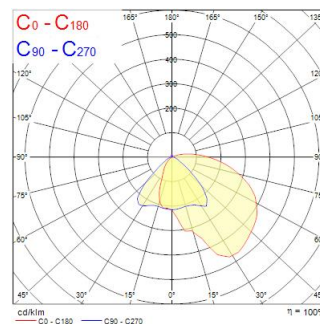

Beacon WallWasher On-Board Dim 3000K L3 Black

Artikelnummer 2059067

Concord

Integrated LED spotlight, black, compact and minimalist design, ideal for museum, gallery and display applications, die-cast aluminium body, passive cooling heatsink, uniform ceiling to floor vertical illuminance up to 4m height and 4.5m horizontal spread, beam angle: asymmetric wallwash, optics: asymmetric glass lens, colour temperature: 3000K warm white, total system power: 48W, total fixture output: 3823lm, luminaire efficacy: 80lm/W, LOR: 100%, colour rendering: Ra 93 typical, LED Chromacity: 3 step MacAdam ellipse, IR/UV free light source without heat radiation, operating voltage: 220-240V / 50-60Hz, electronic driver, dimmable, on-board potentiometer for dimming control, electrical protection: CLASS I, 3-circuit track adaptor, suitable for OneTrack, Global Trac, Concord Lytespan 3 track (please check track compatibility list), ingress protection rating: IP20, suitable for internal environment only.

Technische Werte

Größe (mm)

Photometrie

Beacon WallWasher On-Board Dim 3000K L3 Black

Artikelnummer 2059067

Concord

Allgemeine Daten

Produktname	Beacon WallWasher On-Board Dim 3000K L3 Black
Technologie	LED
Sockel	N/A
Gehäuse	Aluminium
Montage	Track mounting
Umgebung	Internal
Allgemeine Anwendungsbereiche	Museums & Galleries, Retail
Betriebstemperatur (°C)	25
ETIM Klasse	EC001744
E-Nummer FI	4276804
Garantie	5 Jahre

Optische Daten

Leuchtenlichtstrom (lm)	3823
Systemeffizienz (lm/W)	80
Leuchtenbetriebswirkungsgrad (%)	100
Farbtemperatur (K)	3000
Lichtfarbe	Warm White
Farbwiedergabeindex (Ra)	93
Farbabweichung (SDCM)	3
Einstellbarer Farbwert	N
Photobiological Risk Group	RG1

Physikalische Daten

Gehäusefarbe	Black
IP Schutzart	IP20
Diffusor	Diffuse
Diffusormaterial	PC Polycarbonate
Reflektoroberfläche	Not Applicable
Länge (mm)	85
Breite (mm)	170
Nominale Produkthöhe (mm)	175
Gewicht (kg)	1.65