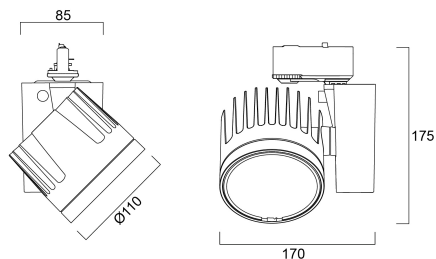

Beacon WallWasher On-Board Dim 3000K L3 Black

Artikelnummer 2059067

Concord

Integrated LED spotlight, black, compact and minimalist design, ideal for museum, gallery and display applications, die-cast aluminium body, passive cooling heatsink, uniform ceiling to floor vertical illuminance up to 4m height and 4.5m horizontal spread, beam angle: asymmetric wallwash, optics: asymmetric glass lens, colour temperature: 3000K warm white, total system power: 48W, total fixture output: 3823lm, luminaire efficacy: 80lm/W, LOR: 100%, colour rendering: Ra 93 typical, LED Chromacity: 3 step MacAdam ellipse, IR/UV free light source without heat radiation, operating voltage: 220-240V / 50-60Hz, electronic driver, dimmable, on-board potentiometer for dimming control, electrical protection: CLASS I, 3-circuit track adaptor, suitable for OneTrack, Global Trac, Concord Lytespan 3 track (please check track compatibility list), ingress protection rating: IP20, suitable for internal environment only.

Technische Werte

Größe (mm)

Photometrie

Beacon WallWasher On-Board Dim 3000K L3 Black

Artikelnummer 2059067

Concord

Allgemeine Daten

Produktname	Beacon WallWasher On-Board Dim 3000K L3 Black
Technologie	LED
Sockel	N/A
Gehäuse	Aluminium
Montage	Track mounting
Umgebung	Internal
Allgemeine Anwendungsbereiche	Museums & Galleries, Retail
Betriebstemperatur (°C)	25
ETIM Klasse	EC001744
E-Nummer FI	4276804
Garantie	5 Jahre

Physikalische Daten

Gehäusefarbe	Black
IP Schutzart	IP20
Diffusor	Diffuse
Diffusormaterial	PC Polycarbonate
Reflektoroberfläche	Not Applicable
Länge (mm)	85
Breite (mm)	170
Nominale Produkthöhe (mm)	175
Gewicht (kg)	1.65