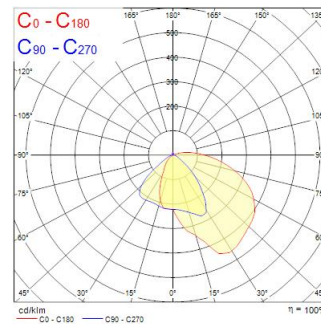

BEACON WW LED DALI 4K L3 BLK

Artikelnummer 2059094

Concord

2059094 BEACON WW LED DALI 4K L3 BLK Integrated LED spotlight, black RAL 9005, compact and minimalist design, ideal for museum, gallery and display applications, die-cast aluminium body, passive cooling heatsink, uniform ceiling to floor vertical illuminance up to 4m height and 4.5m horizontal spread, beam angle: asymmetric wallwash, optics: asymmetric glass lens, colour temperature: 4000K warm white, total system power: 48W, total fixture output: 4089lm, luminaire efficacy: 85lm/W, LOR: 100%, colour rendering: Ra 93 typical, LED Chromacity: 3 step MacAdam ellipse, IR/UV free light source without heat radiation, operating voltage: 220-240V / 50-60Hz, drive current: 1200mA, electronic driver, DALI dimmable, power factor: 0.95, electrical protection: CLASS I, DALI track adaptor, suitable for Concord Lytespan DALI track, ingress protection rating: IP20. IMPORTANT NOTE: This fixture can only be used on the Lytespan DALI or Lytebeam DALI tracks !

Technische Werte

Größe (mm)

Photometrie

BEACON WW LED DALI 4K L3 BLK

Artikelnummer 2059094

Concord

Allgemeine Daten

Produktname	BEACON WW LED DALI 4K L3 BLK
Technologie	LED
Sockel	N/A
Gehäuse	Aluminium
Montage	Track mounting
Umgebung	Internal
Allgemeine Anwendungsbereiche	Museums & Galleries, Retail
Betriebstemperatur (°C)	25
ETIM Klasse	EC001744
Garantie	5 Jahre

Optische Daten

Leuchtenlichtstrom (lm)	4089
Systemeffizienz (lm/W)	85
Leuchtenbetriebswirkungsgrad (%)	100
Farbtemperatur (K)	4000
Lichtfarbe	Neutral White
Farbwiedergabeindex (Ra)	93
Farbabweichung (SDCM)	3
Einstellbarer Farbwert	N
Photobiological Risk Group	RG1