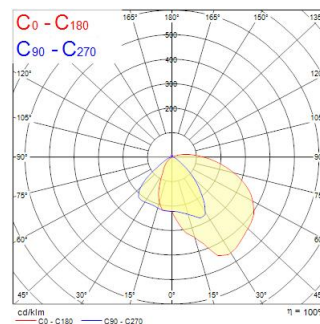

Photometrie