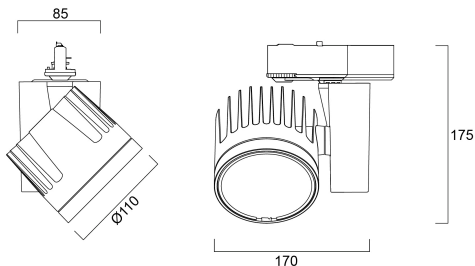

# BEACON WW LED DALI 4K L3 WHT

Artikelnummer 2059095

Concord

2059095 BEACON WW LED DALI 4K L3 WHT Integrated LED spotlight, white RAL 9016, compact and minimalist design, ideal for museum, gallery and display applications, die-cast aluminium body, passive cooling heatsink, uniform ceiling to floor vertical illuminance up to 4m height and 4.5m horizontal spread, beam angle: asymmetric wallwash, optics: asymmetric glass lens, colour temperature: 4000K warm white, total system power: 48W, total fixture output: 4089lm, luminaire efficacy: 85lm/W, LOR: 100%, colour rendering: Ra 93 typical, LED Chromacity: 3 step MacAdam ellipse, IR/UV free light source without heat radiation, operating voltage: 220-240V / 50-60Hz, drive current: 1200mA, electronic driver, DALI dimmable, power factor: 0.95, electrical protection: CLASS I, DALI track adaptor, suitable for Concord Lytespan DALI track, ingress protection rating: IP20. IMPORTANT NOTE: This fixture can only be used on the Lytespan DALI or Lytebeam DALI tracks !

### Größe (mm)

## Physikalische Daten

Gehäusefarbe	White
IP Schutzart	IP20
Diffusor	Diffuse
Diffusormaterial	PC Polycarbonate
Reflektoroberfläche	Not Applicable
Länge (mm)	85
Breite (mm)	170
Nominale Produkthöhe (mm)	175

## Packaging

EAN Code	5025768590957
Einzelverpackung Länge (cm)	25.0
Einzelverpackung Breite (cm)	19.5
Einzelverpackung Tiefe (cm)	20.0
DUN 14 (außen)	05025768590957
Anzahl an Einheiten je Außenverpackung	1
Außenverpackung Länge (cm)	25.0
Außenverpackung Breite (cm)	19.5
Außenverpackung Tiefe (cm)	20.0