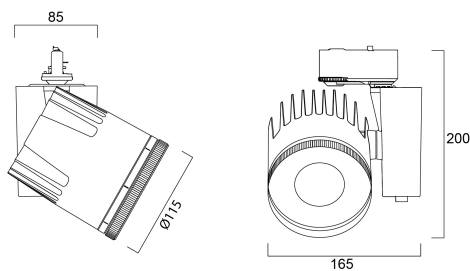

Beacon XL Muse 3000K O/B Dim L3 Black

Artikelnummer 2059320

Concord

Integrated LED spotlight, black, unique soft-touch ring, adjustable beam angle from a 10° spot to a 70° flood, compact and minimalist design, ideal for museum, gallery and high-end retail applications, die-cast aluminium body, passive cooling heatsink, beam angle: 10° spot to 70° flood, optics: aspheric glass lens, colour temperature: 3000K warm white, total system power: 41W, total fixture output: 2544lm, luminaire efficacy: 62lm/W, LOR: 100%, super high colour rendering: Ra 97 typical, R9 value at 90, LED Chromacity: 3 step MacAdam ellipse, IR/UV free light source without heat radiation, operating voltage: 220-240V / 50-60Hz, electronic driver, dimmable via on-board potentiometer, power factor: 0.95, electrical protection: CLASS II, 3-circuit track Adaptor, compatible with OneTrack, Global Trac, and Concord Lytespan 3 track (for detailed information please check the compatibility list), protection rating: IP20, suitable for internal environment only, horizontal rotation: 355°, vertical tilt: 90°.

Technische Werte

Größe (mm)

Photometrie

Distance [m]	Cone diameter [m]	Beam diameter [m]	Beam diameter [m]	Illuminance [lx]
0.5	0.77	Ø10°	37°	8229
		Ø10°	37°	2554
1.0	1.54	Ø10°	37°	2057
		Ø10°	37°	519
1.5	2.31	Ø10°	37°	916
		Ø10°	37°	230
2.0	3.08	Ø10°	37°	516
		Ø10°	37°	130
2.5	3.85	Ø10°	37°	329
		Ø10°	37°	81
3.0	4.62	Ø10°	37°	229
		Ø10°	37°	56

Distance [m] Cone diameter [m] Illuminance [lx]
 — C0 - C180 (Half beam angle: 75.2°)

Beacon XL Muse 3000K O/B Dim L3 Black

Artikelnummer 2059320

Concord

Allgemeine Daten

Produktname	Beacon XL Muse 3000K O/B Dim L3 Black
Technologie	LED
Sockel	N/A
Gehäuse	Aluminium
Montage	Track mounting
Umgebung	Internal
Allgemeine Anwendungsbereiche	Museums & Galleries, Retail
Betriebstemperatur (°C)	25
ETIM Klasse	EC001744
Garantie	5 Jahre