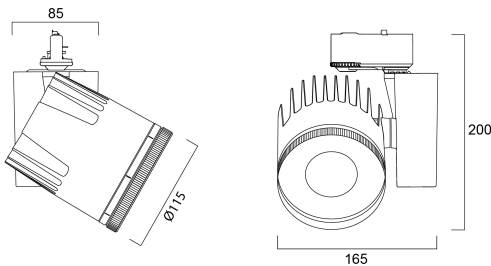

Beacon XL Muse 3000K SSC01 L3 Black

Artikelnummer 2059328

Concord

Integrated LED spotlight, black, unique soft-touch ring, adjustable beam angle from a 10° spot to a 70° flood, compact and minimalist design, ideal for museum, gallery and high-end retail applications, die-cast aluminium body, passive cooling heatsink, beam angle: 10° spot to 70° flood, optics: aspheric glass lens, colour temperature: 3000K warm white, total system power: 41W, total fixture output: 2544lm, luminaire efficacy: 62lm/W, LOR: 100%, super high colour rendering: Ra 97 typical, R9 value at 90, LED Chromacity: 3 step MacAdam ellipse, IR/UV free light source without heat radiation, operating voltage: 220-240V / 50-60Hz, drive current: 1050mA, electronic driver, SylSmart SSC, power factor: 0.95, electrical protection: CLASS I, 3-circuit track Adaptor, compatible with OneTrack, Global Trac, and Concord Lytespan 3 track (for detailed information please check the compatibility list), protection rating: IP20, suitable for internal environment only, horizontal rotation: 355°, vertical tilt: 90°.

Technische Werte

Größe (mm)

Photometrie

Distance [m]	Cone diameter [m]	Beam diameter [m]	Beam diameter [m]	Illuminance [lx]
0.5	0.77	Ø101	37°	829
		Ø101	37°	254
1.0	1.54	Ø101	37°	207
		Ø101	37°	159
1.5	2.31	Ø101	37°	914
		Ø101	37°	220
2.0	3.08	Ø101	37°	516
		Ø101	37°	130
2.5	3.85	Ø101	37°	329
		Ø101	37°	81
3.0	4.62	Ø101	37°	229
		Ø101	37°	56

Distance [m] Cone diameter [m] Illuminance [lx]
 — C0 - C180 (Half beam angle: 75.2°)

Beacon XL Muse 3000K SSC01 L3 Black

Artikelnummer 2059328

Concord

Allgemeine Daten

Produktname	Beacon XL Muse 3000K SSC01 L3 Black
Technologie	LED
Sockel	N/A
Gehäuse	Aluminium
Montage	Track mounting
Umgebung	Internal
Allgemeine Anwendungsbereiche	Museums & Galleries, Retail
Betriebstemperatur (°C)	25
ETIM Klasse	EC001744
Garantie	5 Jahre