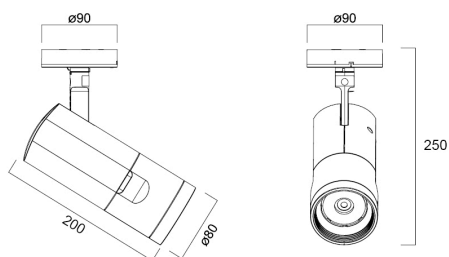

Concord Beacon 3000k SM Wide Dali Black

Artikelnummer 2062557

Concord

Simple and slick integral design with no driver box and without any visible screws New technology utilization for improved performance Extremely precise light beams due to the high-quality lenses ø80mm die-cast aluminium body, Fix beam angle: 55° , Textured black finishing colour Light color temperature: 3000K, warm light System power: 18W, Fixture lumen output: 1525lm, efficacy: 85lm/W, Ra97 typical, LED chromacity: 2 step MacAdam ellipse LED source (SDCM2), IR/UV free light source without heat radiation Operating voltage 220-240V / 50-60Hz, electronic driver, DALI dimmable Surface mounting with surface mounting base. Electrical protection: Class II. Degree of protection: IP20, suitable for indoor environment only Horizontal rotation: 355°, vertical tilt: 90° Nominal product dimensions: D.80mmx200mm 5 years warranty. Suitable for ceiling surface mounting, and wall surface mounting

Technische Werte

Größe (mm)

Photometrie

Distance [m]	Cone diameter [m]	Beam diameter [m]	Illuminance [lx]
0.5	0.52 0.53	0.57 0.58	2571 2396
1.0	1.05 1.06	1.14 1.16	643 599
1.5	1.57 1.58	1.71 1.74	282 261
2.0	2.09 2.10	2.28 2.32	156 145
2.5	2.61 2.63	2.85 2.91	83 77
3.0	3.14 3.15	3.41 3.48	43 40

Distance [m] Cone diameter [m] Illuminance [lx]
 — C0 - C180 (Half beam angle: 55.4°)
 — C90 - C270 (Half beam angle: 55.2°)

Concord Beacon 3000k SM Wide Dali Black

Artikelnummer 2062557

Concord

Allgemeine Daten

Packaging

EAN Code	5025768625574
Einzelverpackung Länge (cm)	30.5
Einzelverpackung Breite (cm)	13.5
Einzelverpackung Tiefe (cm)	20.5
DUN 14 (außen)	05025768625574
Anzahl an Einheiten je Außenverpackung	1
Außenverpackung Länge (cm)	30.5
Außenverpackung Breite (cm)	13.5
Außenverpackung Tiefe (cm)	20.5