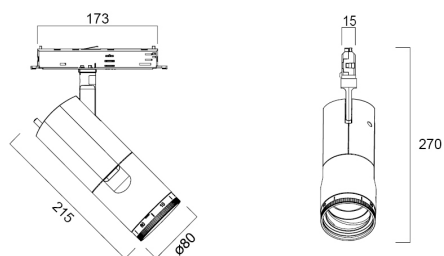

Concord Beacon Muse 2700k O/B Dim White

Artikelnummer 2062559

Concord

Simple and slick integral design with no driver box and without any visible screws New technology utilization for improved performance Invisible in-track Adaptor for an impressive architectural look Extremely precise light beams due to the high-quality lens $\varnothing 80\text{mm}$ die-cast aluminium body, Adjustable beam angle: between $8^\circ - 55^\circ$, Textured white finishing colour Light color temperature: 2700K, candle light System power: 18W, Fixture lumen output: 940lm, efficacy: 52lm/W, Ra97 typical, LED chromacity: 2 step MacAdam ellipse LED source (SDCM2), IR/UV free light source without heat radiation Operating voltage 220-240V / 50-60Hz, dimmable via on-board potentiometer, suitable for installation on 3-circuit tracks, please check compatibility list on the instruction sheet. Compatible with OneTrack Electrical protection: Class II. Degree of protection: IP20, suitable for indoor environment only Horizontal rotation: 355° , vertical tilt: 90° Nominal product dimensions: D.80mmx215mm 5 years warranty. Suitable for track mounting

Technische Werte

Größe (mm)

Photometrie

Distance [m]	Cone diameter [m]	Beam diameter [m]	Beam diameter [m]	Illuminance [lx]
0.5	0.38	0.05	0.05	3682
	0.38	0.05	0.05	1726
1.0	0.75	0.10	0.10	905
	0.75	0.10	0.10	450
1.5	1.13	0.15	0.15	369
	1.13	0.15	0.15	230
2.0	1.50	0.20	0.20	227
	1.50	0.20	0.20	139
2.5	1.88	0.25	0.25	140
	1.88	0.25	0.25	87
3.0	2.25	0.30	0.30	96
	2.25	0.30	0.30	60

Packaging

EAN Code	5025768625598
Einzelverpackung Länge (cm)	30.5
Einzelverpackung Breite (cm)	13.5
Einzelverpackung Tiefe (cm)	20.5
DUN 14 (außen)	05025768625598
Anzahl an Einheiten je Außenverpackung	1
Außenverpackung Länge (cm)	30.5
Außenverpackung Breite (cm)	13.5
Außenverpackung Tiefe (cm)	20.5