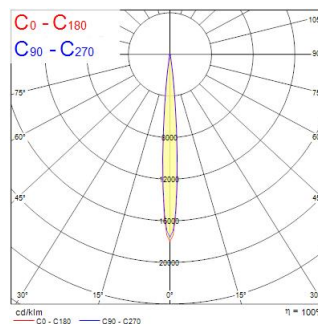

Concord Beacon Muse 2700k O/B Dim White

Artikelnummer 2062559

Concord

Simple and slick integral design with no driver box and without any visible screws New technology utilization for improved performance Invisible in-track Adaptor for an impressive architectural look Extremely precise light beams due to the high-quality lens $\varnothing 80\text{mm}$ die-cast aluminium body, Adjustable beam angle: between $8^\circ - 55^\circ$, Textured white finishing colour Light color temperature: 2700K, candle light System power: 18W, Fixture lumen output: 940lm, efficacy: 52lm/W, Ra97 typical, LED chromacity: 2 step MacAdam ellipse LED source (SDCM2), IR/UV free light source without heat radiation Operating voltage 220-240V / 50-60Hz, dimmable via on-board potentiometer, suitable for installation on 3-circuit tracks, please check compatibility list on the instruction sheet. Compatible with OneTrack Electrical protection: Class II. Degree of protection: IP20, suitable for indoor environment only Horizontal rotation: 355° , vertical tilt: 90° Nominal product dimensions: D.80mmx215mm 5 years warranty. Suitable for track mounting

Technische Werte

Größe (mm)

Photometrie

Distance [m]	Cone diameter [m]	Beam diameter [m]	Beam diameter [m]	Illuminance [lx]
0.5	0.38	0.05	0.05	3682
	0.38	0.05	0.05	1726
1.0	0.75	0.10	0.10	905
	0.75	0.10	0.10	450
1.5	1.13	0.15	0.15	369
	1.13	0.15	0.15	230
2.0	1.50	0.20	0.20	227
	1.50	0.20	0.20	139
2.5	1.88	0.25	0.25	140
	1.88	0.25	0.25	87
3.0	2.25	0.30	0.30	96
	2.25	0.30	0.30	60

Optische Daten

Leuchtenlichtstrom (lm)	940
Systemeffizienz (lm/W)	52
Leuchtenbetriebswirkungsgrad (%)	100
Farbtemperatur (K)	2700
Lichtfarbe	Candlelight
Farbwiedergabeindex (Ra)	97
Farbkonsistenz (SDCM)	SDCM2
Lichtintensität (cd)	940
Distributionstyp	Symmetric
Photobiological Risk Group	RG1