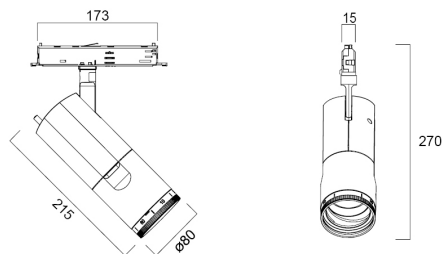

# Concord Beacon Muse 3000k O/B Dim White

Artikelnummer 2062560

**Concord**

Simple and slick integral design with no driver box and without any visible screws New technology utilization for improved performance Invisible in-track Adaptor for an impressive architectural look Extremely precise light beams due to the high-quality lens  $\varnothing 80\text{mm}$  die-cast aluminium body, Adjustable beam angle: between  $8^\circ - 55^\circ$ , Textured white finishing colour Light color temperature: 3000K, warm light System power: 18W, Fixture lumen output: 980lm, efficacy: 55lm/W, Ra97 typical, LED chromacity: 2 step MacAdam ellipse LED source (SDCM2), IR/UV free light source without heat radiation Operating voltage 220-240V / 50-60Hz, dimmable via on-board potentiometer, suitable for installation on 3-circuit tracks, please check compatibility list on the instruction sheet. Compatible with OneTrack Electrical protection: Class II. Degree of protection: IP20, suitable for indoor environment only Horizontal rotation:  $355^\circ$ , vertical tilt:  $90^\circ$  Nominal product dimensions: D.80mmx215mm 5 years warranty. Suitable for track mounting

### Größe (mm)

## Physikalische Daten

Gehäusefarbe	RAL 9016 - Traffic white / Bezel
IP Schutzart	IP20
IK Schutzart	IK02
Diffusor	Frosted
Diffusormaterial	Other
Reflektoroberfläche	Matt
Länge (mm)	215
Breite (mm)	80
Nominale Produkthöhe (mm)	270
Gewicht (kg)	0.94

## Packaging

EAN Code	5025768625604
Einzelverpackung Länge (cm)	30.5
Einzelverpackung Breite (cm)	13.5
Einzelverpackung Tiefe (cm)	20.5
DUN 14 (außen)	05025768625604
Anzahl an Einheiten je Außenverpackung	1
Außenverpackung Länge (cm)	30.5
Außenverpackung Breite (cm)	13.5
Außenverpackung Tiefe (cm)	20.5