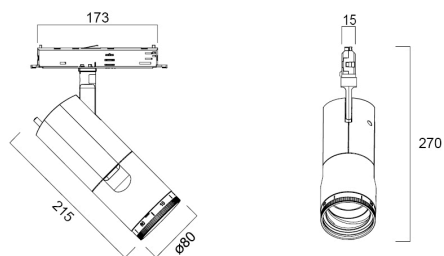

# Concord Beacon Muse 3000k O/B Dim Black

Artikelnummer 2062563

Concord

Simple and slick integral design with no driver box and without any visible screws New technology utilization for improved performance Invisible in-track Adaptor for an impressive architectural look Extremely precise light beams due to the high-quality lens  $\varnothing 80\text{mm}$  die-cast aluminium body, Adjustable beam angle: between  $8^\circ - 55^\circ$ , Textured black finishing colour Light color temperature: 3000K, warm light System power: 18W, Fixture lumen output: 980lm, efficacy: 55lm/W, Ra97 typical, LED chromacity: 2 step MacAdam ellipse LED source (SDCM2), IR/UV free light source without heat radiation Operating voltage 220-240V / 50-60Hz, dimmable via on-board potentiometer, suitable for installation on 3-circuit tracks, please check compatibility list on the instruction sheet. Compatible with OneTrack Electrical protection: Class II. Degree of protection: IP20, suitable for indoor environment only Horizontal rotation:  $355^\circ$ , vertical tilt:  $90^\circ$  Nominal product dimensions: D.80mmx215mm 5 years warranty. Suitable for track mounting

### Größe (mm)

## Physikalische Daten

Gehäusefarbe	RAL 9005 - Jet black
IP Schutzart	IP20
IK Schutzart	IK02
Diffusor	Frosted
Diffusormaterial	Other
Reflektoroberfläche	Matt
Länge (mm)	215
Breite (mm)	80
Nominale Produkthöhe (mm)	270
Gewicht (kg)	0.94

## Packaging

EAN Code	5025768625635
Einzelverpackung Länge (cm)	30.5
Einzelverpackung Breite (cm)	13.5
Einzelverpackung Tiefe (cm)	20.5
DUN 14 (außen)	05025768625635
Anzahl an Einheiten je Außenverpackung	1
Außenverpackung Länge (cm)	30.5
Außenverpackung Breite (cm)	13.5
Außenverpackung Tiefe (cm)	20.5