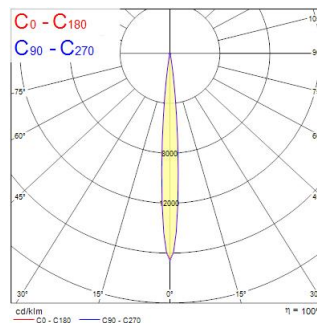

Concord Beacon Muse 3000k SM SSC White

Artikelnummer 2062578

Concord

Simple and slick integral design with no driver box and without any visible screws New technology utilization for improved performance Invisible in-track adaptor for an impressive architectural look Extremely precise light beams due to the high-quality lens ø80mm die-cast aluminium body, Adjustable beam angle: between 8° - 55°, Textured white finishing colour Light color temperature: 3000K, warm light System power: 18W, Fixture lumen output: 980lm, efficacy: 55lm/W, Ra97 typical, LED chromacity: 2 step MacAdam ellipse LED source (SDCM2), IR/UV free light source without heat radiation Operating voltage 220-240V / 50-60Hz, SylSmart SSC Surface mounting with surface mounting base. Electrical protection: Class II. Degree of protection: IP20, suitable for indoor environment only Horizontal rotation: 355°, vertical tilt: 90° Nominal product dimensions: D.80mmx215mm 5 years warranty. Suitable for ceiling surface mounting, and wall surface mounting

Technische Werte

Größe (mm)

Photometrie

Distance [m]	Cone diameter [m]	Beam diameter [m]	Illuminance [lx]
0.5	0.08 0.08	0.08 0.08	20596 17202 16562
1.0	0.15 0.16	0.15 0.16	8296 4207 4206
1.5	0.22 0.24	0.22 0.24	3733 1944 1989
2.0	0.31 0.31	0.31 0.31	2100 1077 1051
2.5	0.38 0.39	0.38 0.39	1344 659 673
3.0	0.46 0.47	0.46 0.47	903 479 467

Distance [m] Cone diameter [m] Beam diameter [m] Illuminance [lx]
 — C0 - C180 (Half beam angle: 8.0°)
 — C90 - C270 (Half beam angle: 8.0°)

Concord Beacon Muse 3000k SM SSC White

Artikelnummer 2062578

Concord

Optische Daten

Leuchtenlichtstrom (lm)	980
Systemeffizienz (lm/W)	55
Leuchtenbetriebswirkungsgrad (%)	100
Farbtemperatur (K)	3000
Lichtfarbe	Warm White
Farbwiedergabeindex (Ra)	97
Farbkonsistenz (SDCM)	SDCM2
Lichtintensität (cd)	980
Distributionstyp	Symmetric
Photobiological Risk Group	RG1