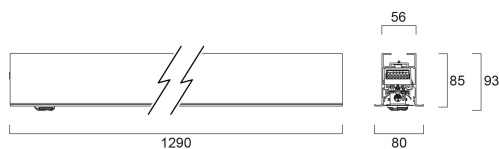

Technische Werte

Größe (mm)