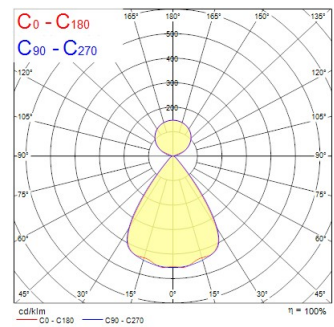

CONTINUUM PLUS 1.2 940 ST UGR DI SSA03 W

Artikelnummer 2064636

Concord

CONTINUUM PLUS 1.2 940 ST UGR DI SSA03 W is a linear luminaire for suspended mounting with 3 meter pre-wiring and complete with end caps and suspension cables, direct/indirect light distribution (60/40 ratio), compact and minimalist design, ideal for offices, meeting rooms, corridors, education facilities, museums and libraries, white (RAL9016) finishing, extruded aluminium body, 1294x56x93mm dimensions, prismatic diffuser combined with lenses, 4000K (neutral white) colour temperature, total system power: 37W, total fixture output: 5350lm, luminaire efficacy: 145lm/W, colour rendering: Ra >90, LED Chromacity: 3 step MacAdam ellipse, lifespan: 89,000 hours L80B50, operating voltage: 220-240V / 50-60Hz, drive current: 500mA, electronic driver, SylSmart® Connected enabled, direct/indirect independently addressable, Class I electrical protection, IP20, IK03, suitable for internal environment only.

Technische Werte

Größe (mm)

Photometrie

Distance [m]	Cone diameter [m]	Beam diameter [m]	Illuminance [lx]
0.5	0.73	0.71	5071
			E1071 35.1° 2580
			E1000 35.3° 2580
1.0	1.46	1.42	2416
			E1071 35.1° 842
			E1000 35.3° 871
1.5	2.19	2.12	1574
			E1071 35.1° 288
			E1000 35.3° 286
2.0	2.92	2.83	854
			E1071 35.1° 181
			E1000 35.3° 186
2.5	3.65	3.54	537
			E1071 35.1° 133
			E1000 35.3° 137
3.0	4.38	4.25	355
			E1071 35.1° 71
			E1000 35.3° 75

Optische Daten

Leuchtenlichtstrom (lm)	5350
Systemeffizienz (lm/W)	145
Farbtemperatur (K)	4000
Lichtfarbe	Neutral White
Farbwiedergabeindex (Ra)	90
Farbkonsistenz (SDCM)	SDCM3
Distributionstyp	Symmetric
Blendungsbegrenzung	< 19
Photobiological Risk Group	RG1