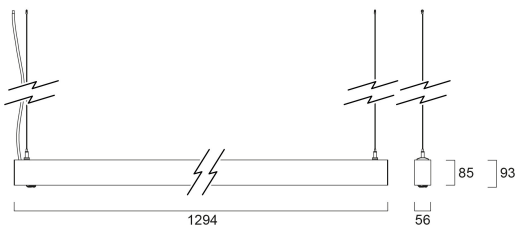

CONTINUUM PLUS 1.2 940 ST UGR DI SSA03 W

Artikelnummer 2064636

Concord

CONTINUUM PLUS 1.2 940 ST UGR DI SSA03 W is a linear luminaire for suspended mounting with 3 meter pre-wiring and complete with end caps and suspension cables, direct/indirect light distribution (60/40 ratio), compact and minimalist design, ideal for offices, meeting rooms, corridors, education facilities, museums and libraries, white (RAL9016) finishing, extruded aluminium body, 1294x56x93mm dimensions, prismatic diffuser combined with lenses, 4000K (neutral white) colour temperature, total system power: 37W, total fixture output: 5350lm, luminaire efficacy: 145lm/W, colour rendering: Ra >90, LED Chromacity: 3 step MacAdam ellipse, lifespan: 89,000 hours L80B50, operating voltage: 220-240V / 50-60Hz, drive current: 500mA, electronic driver, SylSmart® Connected enabled, direct/indirect independently addressable, Class I electrical protection, IP20, IK03, suitable for internal environment only.

Technische Werte

Größe (mm)

Photometrie

Distance [m]	Cone diameter [m]	Beam diameter [m]	Illuminance [lx]
0.5	0.73	0.71	5071
			E1071 35.1° 2580
			E1000 35.3° 2580
1.0	1.46	1.42	2416
			E1071 35.1° 842
			E1000 35.3° 871
1.5	2.19	2.12	1574
			E1071 35.1° 288
			E1000 35.3° 286
2.0	2.92	2.83	854
			E1071 35.1° 181
			E1000 35.3° 186
2.5	3.65	3.54	537
			E1071 35.1° 133
			E1000 35.3° 137
3.0	4.38	4.25	355
			E1071 35.1° 71
			E1000 35.3° 75