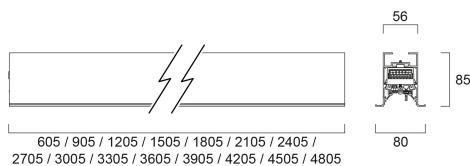

CONTINUUM PLUS TR 2.7 940 CO UGR D DALI W

Artikelnummer 2064782

Concord

CONTINUUM PLUS TR 2.7 940 CO UGR D DALI W is a linear luminaire with trim body for plasterboard ceilings, suitable for recessed installation either horizontally or vertically, recessed mounting accessory, direct light distribution, compact and minimalist design, ideal for offices, meeting rooms, corridors, education facilities, museums and libraries, white (RAL9016) finishing, extruded aluminium body, 2705x80x85mm dimensions, prismatic diffuser combined with lenses, 4000K (neutral white) colour temperature, total system power: 47.5W, total fixture output: 7100lm, luminaire efficacy: 149lm/W, colour rendering: Ra >90, LED Chromacity: 3 step MacAdam ellipse, lifespan: 89,000 hours L80B50, operating voltage: 220-240V / 50-60Hz, drive current: 1125mA, electronic driver, DALI dimmable, Class I electrical protection, IP20, IK03, suitable for internal environment only. The product is delivered without diffuser, end cap, suspension or power supply kit, the accessories eg rolled diffuser (2064607) to be ordered separately.

Technische Werte

Größe (mm)

Photometrie

Distance [m]	Cone diameter [m]	Beam diameter [m]	Beam diameter [ft]	Illuminance [lx]
0.5	0.71	0.73	2.36	2200
			2.39	6000
1.0	1.42	1.46	4.72	5516
			4.78	1516
1.5	2.13	2.19	7.08	2452
			7.17	673
2.0	2.83	2.92	9.43	1779
			9.56	478
2.5	3.54	3.65	11.78	983
			11.95	242
3.0	4.25	4.38	14.11	613
			14.38	158

Gehäusefarbe	RAL 9016 - Traffic white / Bezel
IP Schutzart	IP20
IK Schutzart	IK03
Diffusor	Transparent
Diffusormaterial	PC Polycarbonate
Reflektoroberfläche	Not Applicable
Länge (mm)	2705
Breite (mm)	80
Nominale Produkthöhe (mm)	85
Gewicht (kg)	7.2