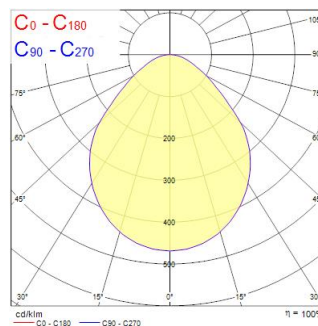

Colossal 600mm 940 Prism Dir White DALI EM

Artikelnummer 2071194

Concord

600mm diameter circular architectural luminaire, can be surface mounted or suspended. Powder coated aluminium housing (RAL9016) with PMMA prismatic diffuser. Direct light distribution, 3400lm luminous flux, 32.1W system power, 106lm/W luminaire efficacy. DALI dimmable. 3 hours integrated emergency. Colour rendering index Ra >90, 4000K Neutral White LED, chromaticity tolerance of 3-step MacAdam ellipse. IP40, IK03. 350mA drive current. UGR≤19. Electrical protection Class1, 220-240V. Reported lifetime 66k hours L90B10.

Technische Werte

Größe (mm)

Photometrie

Distance [m]	Cone diameter [m]	Beam diameter [m]	Illuminance [lx]
0.5	1.04	Ø107	5375
1.0	2.09	Ø214	1344
1.5	3.13	Ø321	700
2.0	4.17	Ø428	390
2.5	5.21	Ø535	250
3.0	6.26	Ø642	177

Distance [m] Cone diameter [m] Illuminance [lx]
C0 - C180 (Half beam angle: 92.4°)

Colossal 600mm 940 Prism Dir White DALI EM

Artikelnummer 2071194

Concord

Allgemeine Daten

Produktname	Colossal 600mm 940 Prism Dir White DALI EM
Technologie	LED
Sockel	N/A
Gehäuse	Aluminium
Montage	Ceiling surface mounting, Suspended
Integrierter Präsenzmelder	NONE
Allgemeine Anwendungsbereiche	Hospitality, Office
Umgebungstemperaturbereich	10°C...+25°C
Virtual assistant compatibility	N/A
ETIM Klasse	EC002892
Garantie	5 Jahre

Optische Daten

Leuchtenlichtstrom (lm)	3400
Systemeffizienz (lm/W)	106
Farbtemperatur (K)	4000
Farbcode	940
Lichtfarbe	Neutral White
Farbwiedergabeindex (Ra)	90
Farbkonsistenz (SDCM)	SDCM3
Distributionstyp	Symmetric
Blendungsbegrenzung	< 18
Photobiological Risk Group	RG0