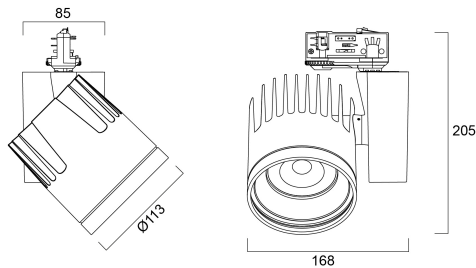

BEACON XXL MB DALI 3K L3 BLK

Artikelnummer 2093008

Concord

2093008 BEACON XXL MB DALI 3K L3 BLK Integrated LED spotlight, black RAL 9005, compact and minimalist design, ideal for double height spaces, retail and display applications, die-cast aluminium body, passive cooling heatsink, beam angle: 50° medium beam, optics: Silicone lens for controlled beam, colour temperature: 3000K warm white, total system power: 48W, total fixture output: 3670lm, luminaire efficacy: 76lm/W, LOR: 100%, colour rendering: Ra 93 typical, LED Chromacity: 3 step MacAdam ellipse, IR/UV free light source without heat radiation, operating voltage: 220-240V / 50-60Hz, drive current: 1200mA, electronic driver, DALI dimmable, power factor: 0.95 electrical protection: CLASS I, DALI track adaptor, suitable for Concord Lytespan 3 track, ingress protection rating: IP20. **IMPORTANT NOTE:** This fixture can only be used on the Lytespan DALI or Lytebeam DALI tracks !

Technische Werte

Größe (mm)

Photometrie

Distance [m]	Cone diameter [m]	Beam diameter [m]	Illuminance [lx]
0.5	0.46	0.27	1440
1.0	0.92	0.54	360
1.5	1.39	0.81	160
2.0	1.85	1.08	90
2.5	2.31	1.35	58
3.0	2.77	1.62	40

Distance [m] Cone diameter [m] Illuminance [lx]
 — C0 - C180 (Half beam angle: 49.6°)

BEACON XXL MB DALI 3K L3 BLK

Artikelnummer 2093008

Concord

Allgemeine Daten

Produktname	BEACON XXL MB DALI 3K L3 BLK
Technologie	LED
Sockel	N/A
Gehäuse	Aluminium
Montage	Track mounting
Umgebung	Internal
Allgemeine Anwendungsbereiche	Retail
Betriebstemperatur (°C)	25
ETIM Klasse	EC001744
E-Nummer FI	4278683
Garantie	5 Jahre

Lifetime data

Lebensdauer - L70B50	100000
Lebensdauer - L80B20	100000
Lebensdauer - L90B10	55500

Physikalische Daten

Gehäusefarbe	Black
IP Schutzart	IP20
Diffusor	Diffuse
Reflektoroberfläche	Not Applicable
Länge (mm)	85
Breite (mm)	168
Nominale Produkthöhe (mm)	205
Gewicht (kg)	1.5