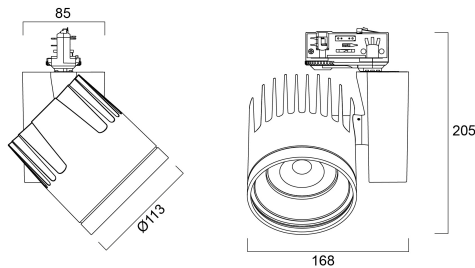

BEACON XXL MB DALI 3K L3 WHT

Artikelnummer 2093009

Concord

2093009 BEACON XXL MB DALI 3K L3 WHT Integrated LED spotlight, white RAL 9016, compact and minimalist design, ideal for double height spaces, retail and display applications, die-cast aluminium body, passive cooling heatsink, beam angle: 50° medium beam, optics: Silicone lens for controlled beam, colour temperature: 3000K warm white, total system power: 48W, total fixture output: 3670lm, luminaire efficacy: 76lm/W, LOR: 100%, colour rendering: Ra 93 typical, LED Chromacity: 3 step MacAdam ellipse, IR/UV free light source without heat radiation, operating voltage: 220-240V / 50-60Hz, drive current: 1200mA, electronic driver, DALI dimmable, power factor: 0.95 electrical protection: CLASS I, DALI track adaptor, suitable for Concord Lytespan DALI track, ingress protection rating: IP20. IMPORTANT NOTE: This fixture can only be used on the Lytespan DALI or Lytebeam DALI tracks !

Technische Werte

Größe (mm)

Photometrie

Distance [m]	Cone diameter [m]	Beam diameter [m]	Illuminance [lx]
0.5	0.46	Ø171	14401
		Ø171	6387
1.0	0.92	Ø342	3600
		Ø342	1547
1.5	1.39	Ø513	1800
		Ø513	689
2.0	1.85	Ø684	900
		Ø684	327
2.5	2.31	Ø855	576
		Ø855	215
3.0	2.77	Ø1026	400
		Ø1026	150

Distance [m] Cone diameter [m] Illuminance [lx]
 — C0 - C180 (Half beam angle: 49.6°)

BEACON XXL MB DALI 3K L3 WHT

Artikelnummer 2093009

Concord

Allgemeine Daten

Produktname	BEACON XXL MB DALI 3K L3 WHT
Technologie	LED
Sockel	N/A
Gehäuse	Aluminium
Montage	Track mounting
Umgebung	Internal
Allgemeine Anwendungsbereiche	Retail
Betriebstemperatur (°C)	25
ETIM Klasse	EC001744
E-Nummer SE	7401082
Garantie	5 Jahre

Lifetime data

Lebensdauer - L70B50	100000
Lebensdauer - L80B20	100000
Lebensdauer - L90B10	55500

Physikalische Daten

Gehäusefarbe	White
IP Schutzart	IP20
Diffusor	Diffuse
Reflektoroberfläche	Not Applicable
Länge (mm)	85
Breite (mm)	168
Nominale Produkthöhe (mm)	205
Gewicht (kg)	1.5