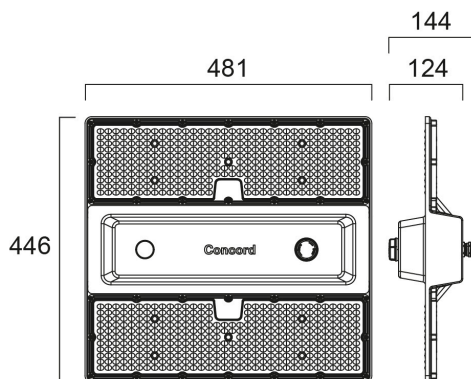

Technische Werte

Größe (mm)