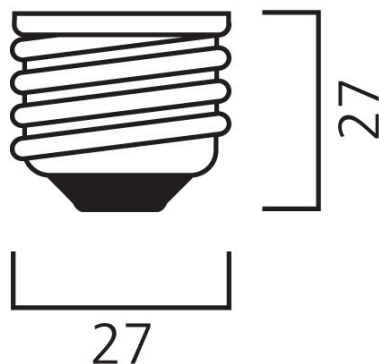

# ToLEDo Performer Retro E 2000LM E27 830 SL

Artikelnummer 0030630

**SYLVANIA**

The ToLEDo Performer E-Series is a direct retrofit solution to replace high-pressure mercury vapour lamps. Dual operating mode – compatible with HPMV magnetic ballast and direct mains AC 200-240V. 25,000 hours average rated life. Ideal product for factories, warehouses, industries, street lighting, post-top lighting and more. Similar look and feel to conventional HID lamps. IP65 design suitable for outdoor applications with IP rated base caps, as well as indoor applications. Available in 3000K and 4000K. Delivering instant saving with a low initial investment.

## Technische Werte

Größe (mm)

**E27**

Photometrie

## Physikalische Daten

Gehäusefarbe	Weiß
IP Schutzart	IP20
Nominale Produkthöhe (mm)	180
Nominaler Produktdurchmesser (mm)	75
Gewicht (kg)	0.111