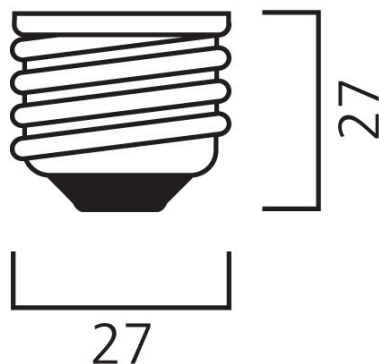

ToLEDo Performer Retro E 2800LM E27 830 SL

Artikelnummer 0030632

SYLVANIA

The ToLEDo Performer E-Series is a direct retrofit solution to replace high-pressure mercury vapour lamps. Dual operating mode – compatible with HPMV magnetic ballast and direct mains AC 200-240V. 25,000 hours average rated life. Ideal product for factories, warehouses, industries, street lighting, post-top lighting and more. Similar look and feel to conventional HID lamps. IP65 design suitable for outdoor applications with IP rated base caps, as well as indoor applications. Available in 3000K and 4000K. Delivering instant saving with a low initial investment.

Technische Werte

Größe (mm)

E27

Photometrie

ToLEDo Performer Retro E 2800LM E27 830 SL

Artikelnummer 0030632

SYLVANIA

Allgemeine Daten

Lebensdauer Daten

Lebensdauer - L70B50	25000
----------------------	-------

Physikalische Daten

Gehäusefarbe	Weiß
IP Schutzart	IP20
Nominale Produkthöhe (mm)	180
Nominaler Produktdurchmesser (mm)	75
Gewicht (kg)	0.122