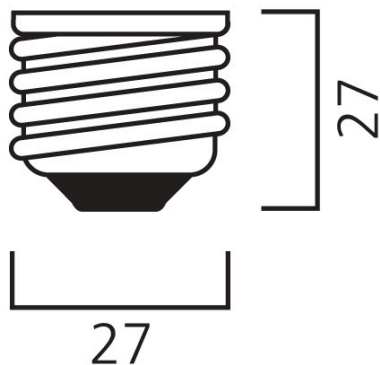

# ToLEDo Performer Retro E 4000LM E27 830 SL

Artikelnummer 0030634

**SYLVANIA**

The ToLEDo Performer E-Series is a direct retrofit solution to replace high-pressure mercury vapour lamps. Dual operating mode – compatible with HPMV magnetic ballast and direct mains AC 200-240V. 25,000 hours average rated life. Ideal product for factories, warehouses, industries, street lighting, post-top lighting and more. Similar look and feel to conventional HID lamps. IP65 design suitable for outdoor applications with IP rated base caps, as well as indoor applications. Available in 3000K and 4000K. Delivering instant saving with a low initial investment.

## Technische Werte

Größe (mm)

**E27**

Photometrie

## Physikalische Daten

Gehäusefarbe	Weiß
IP Schutzart	IP20
Nominale Produkthöhe (mm)	245
Nominaler Produktdurchmesser (mm)	90
Gewicht (kg)	0.163