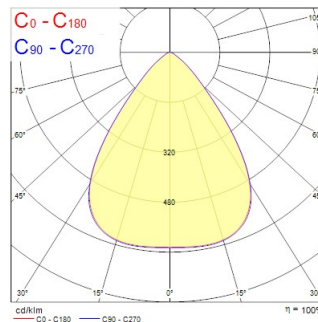

OPTICLIP TERRA 625 840 2L WHT SSA01D

Artikelnummer 0042047

SYLVANIA

TERRA 

OPTICLIP TERRA 625 840 WHT SSA01D is a high efficacy low glare ceiling recessed luminaire with replaceable light engines for office and education applications. Housing made of white colour cardboard, combined with white colour plastic optic, direct light distribution, luminaire dimensions: 620x620x45mm, IP20 (from the front), IK02, SylSmart Connected enabled with Bluetooth driver, 33.5W power consumption, 4000K (neutral white) LED CCT, 4700lm luminous flux at 900mA drive current level, 140lm/W system efficacy, CRI>80, SDCM≤3 (3-step MacAdam ellipse) LED Colour Consistency, UGR<16, luminance at 65° < 1000 cd/m2. Lifespan: 100,000 hours L80B20, photobiological safety risk group 0. Electrical protection Class II. Glow wire test 650°C.

Technische Werte

Größe (mm)

Photometrie

Distance [m]	Cone diameter [m]	Beam diameter [m]	Beam diameter [m]	Illuminance [lx]
0.5	0.78	0.78		1170
			30.0°	290
			37.9°	260
1.0	1.56	1.56		290
			30.0°	73
			37.9°	66
1.5	2.34	2.34		194
			30.0°	39
			37.9°	35
2.0	3.13	3.11		145
			30.0°	29
			37.9°	26
2.5	3.91	3.89		115
			30.0°	23
			37.9°	21
3.0	4.69	4.67		94
			30.0°	19
			37.9°	17

Distance [m] Cone diameter [m] Illuminance [lx]

— C0 - C180 (Half beam angle: 75.0°)

— C90 - C270 (Half beam angle: 76.0°)

OPTICLIP TERRA 625 840 2L WHT SSA01D

Artikelnummer 0042047

SYLVANIA

Allgemeine Daten