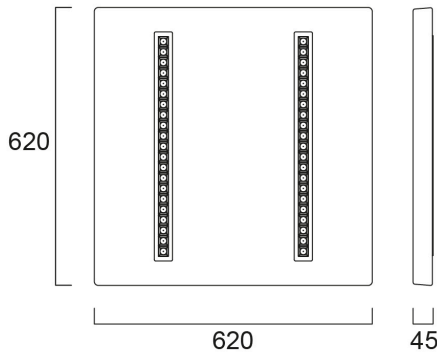

OPTICLIP TERRA 625 840 2L WHT SSA01D

Artikelnummer 0042047

SYLVANIA

TERRA 

OPTICLIP TERRA 625 840 WHT SSA01D is a high efficacy low glare ceiling recessed luminaire with replaceable light engines for office and education applications. Housing made of white colour cardboard, combined with white colour plastic optic, direct light distribution, luminaire dimensions: 620x620x45mm, IP20 (from the front), IK02, SylSmart Connected enabled with Bluetooth driver, 33.5W power consumption, 4000K (neutral white) LED CCT, 4700lm luminous flux at 900mA drive current level, 140lm/W system efficacy, CRI>80, SDCM≤3 (3-step MacAdam ellipse) LED Colour Consistency, UGR<16, luminance at 65° < 1000 cd/m2. Lifespan: 100,000 hours L80B20, photobiological safety risk group 0. Electrical protection Class II. Glow wire test 650°C.

Technische Werte

Größe (mm)

Photometrie

Distance [m]	Cone diameter [m]	Beam diameter [m]	Beam diameter [m]	Illuminance [lx]
0.5	0.78	0.78		1170
			30.0°	290
			37.9°	260
1.0	1.56	1.56		290
			30.0°	73
			37.9°	66
1.5	2.34	2.34		194
			30.0°	39
			37.9°	35
2.0	3.13	3.11		145
			30.0°	29
			37.9°	26
2.5	3.91	3.89		115
			30.0°	23
			37.9°	21
3.0	4.69	4.67		94
			30.0°	19
			37.9°	17

Distance [m] Cone diameter [m] Illuminance [lx]

— C0 - C180 (Half beam angle: 75.0°)

— C90 - C270 (Half beam angle: 76.0°)

OPTICLIP TERRA 625 840 2L WHT SSA01D

Artikelnummer 0042047

SYLVANIA

Allgemeine Daten

Physikalische Daten

Gehäusefarbe	RAL 9016 - Verkehrsweiß
IP Schutzart	IP40/20
IK Schutzart	IK02
Diffusor	Sonstiges
Diffusormaterial	Keine
Oberfläche Reflektor	Matt
Länge Produkt (mm)	620
Nominale Produktbreite (mm)	620
Nominale Produkthöhe (mm)	45
Gewicht (kg)	1.1