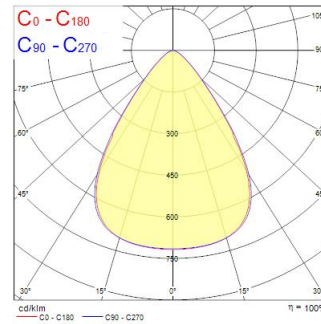

Photometrie

Distance [m]	Cone diameter [m]	E10%	E50%	E90%	Illuminance [lx]
0.5	0.74 0.73	1204	354	341	1204
1.0	1.49 1.46	301	91	88	301
1.5	2.23 2.20	133	40	39	133
2.0	2.97 2.93	80	24	23	80
2.5	3.71 3.66	57	17	16	57
3.0	4.46 4.39	45	13	12	45

Distance [m]   Cone diameter [m]   Illuminance [lx]
— C0 - C180 (half beam angle: 72.4°)
— C90 - C270 (half beam angle: 73.2°)