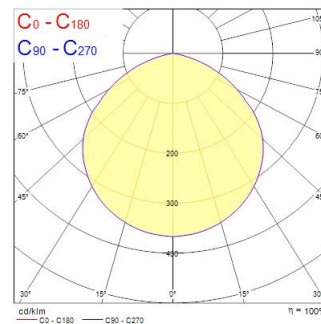

Photometrie

Distance [m]	Cone diameter [m]	Beam diameter [m]	Beam diameter [m]	Illuminance [lx]
0.5	1.47	Ø171	Ø171	4179
1.0	2.93	Ø171	Ø171	1046
1.5	4.40	Ø171	Ø171	464
2.0	5.86	Ø171	Ø171	281
2.5	7.33	Ø171	Ø171	187
3.0	8.80	Ø171	Ø171	118

Distance [m] Cone diameter [m] Illuminance [lx]
C0 - C180 (Half beam angle: 111.4°)