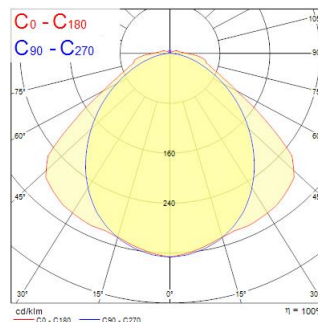

Photometrie

Distance [m]	Cone diameter [m]	Beam diameter [m]	Illuminance [lx]
0.5	1.14 1.55	0.07 0.09	9086 1299
1.0	2.28 3.10	0.14 0.18	2266 525
1.5	3.43 4.66	0.21 0.27	1007 186
2.0	4.57 6.21	0.28 0.36	567 88
2.5	5.71 7.76	0.35 0.45	363 39
3.0	6.85 9.31	0.42 0.54	252 18

Distance [m]   Cone diameter [m]   Illuminance [lx]
— C0 - C180 (Half beam angle: 114.6°)
— C90 - C270 (Half beam angle: 97.6°)