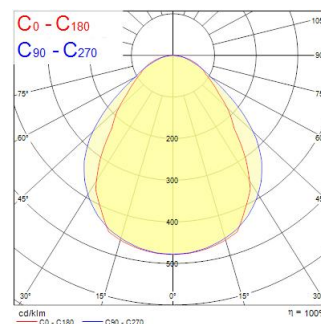

Technische Werte

Größe (mm)

Photometrie

Distance [m]	Cone diameter [m]	Beam angle [°]	Illuminance [lx]
0.5	1.13 0.82	48.0° 39.3°	636 924 1463
1.0	2.25 1.64	48.0° 39.3°	159 234 371
1.5	3.38 2.46	48.0° 39.3°	71 104 165
2.0	4.52 3.27	48.0° 39.3°	40 58 93
2.5	5.65 4.09	48.0° 39.3°	26 38 59
3.0	6.78 4.91	48.0° 39.3°	17 25 39

Distance [m] Cone diameter [m] Illuminance [lx]
 — C0 - C180 (Half beam angle: 75.0°)
 — C90 - C270 (Half beam angle: 97.0°)

Officelyte 600x600 24W 3250lm 830 HE DALI

Artikelnummer 2069241

Concord

Allgemeine Daten