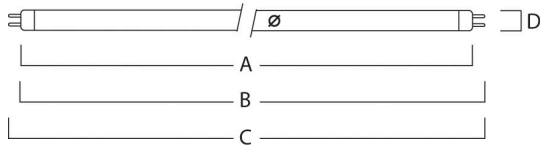

### Dimensions (mm)

## Physical data

Nominal Product Length (mm)	600.0
Nominal Product Diameter (mm)	26
Max. Length base to base (mm) - A	589.8
Length base to pin Min-Max (mm) - B	594.5-596.9
Max. Lamp Length (mm) - C/L	604.0
Max. Lamp Diameter (mm) - D	28.0
Weight (kg)	0.1

## Packaging

Product EAN number	5410288006987
Packaging single length / height (cm)	61.0
Packaging single width (cm)	2.9
Packaging single depth (cm)	2.8
DUN14 (inner)	15410288006984
Units per outer package	25
Packaging outer length / height (cm)	63.0
Packaging outer width (cm)	15.5
Packaging outer depth (cm)	15.0