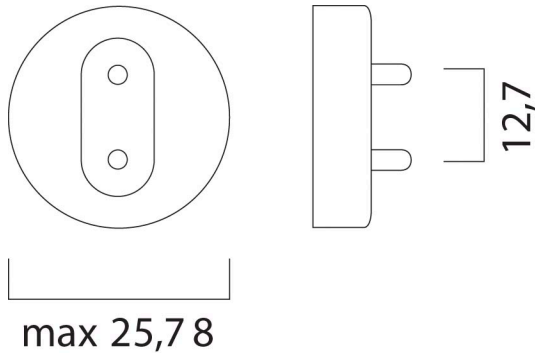

F58W/GREEN

Item No: 0002570

SYLVANIA

Coloured T8

Technical Assets

Dimensions (mm)

Photometrics

General data

Product name	F58W/GREEN
Technology	Fluorescent
Lamp shape	Tubular shape
Cap/Base	G13
Lamp finish	Frosted/Coated
Fixture rating	Open
General application	SPG
ETIM Class	EC000108

Optical data

Ambient temperature for maximum luminous flux (°C)	25
Light colour	Green
Adjustable chromaticity	N

Lifetime data

Average life (Nominal) (h)	8000
Average life (Rated) (h)	8000

Physical data

Nominal Product Length (mm)	1500.0
Nominal Product Diameter (mm)	26
Max. Length base to base (mm) - A	1500.0
Length base to pin Min-Max (mm) - B	1504.7-1507.1
Max. Lamp Length (mm) - C/L	1514.2
Max. Lamp Diameter (mm) - D	28.0
Weight (kg)	0.2

Packaging

Product EAN number	5410288025704
Packaging single length / height (cm)	151.1
Packaging single width (cm)	2.9
Packaging single depth (cm)	2.8
DUN14 (inner)	15410288025701
Units per outer package	25
Packaging outer length / height (cm)	154.5
Packaging outer width (cm)	15.5
Packaging outer depth (cm)	15.0