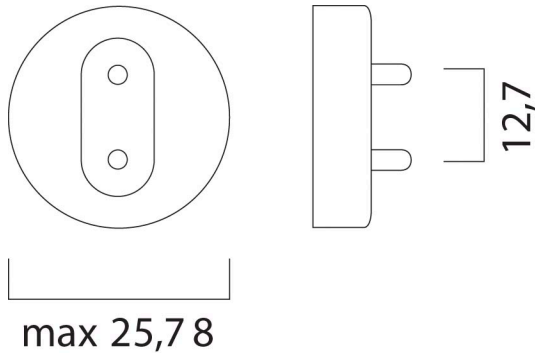

F58W/BLUE

Item No: 0002571

SYLVANIA

Coloured T8

Technical Assets

Dimensions (mm)

Photometrics

General data

Product name	F58W/BLUE
Technology	Fluorescent
Lamp shape	Tubular shape
Cap/Base	G13
Lamp finish	Frosted/Coated
Fixture rating	Open
General application	SPG
ETIM Class	EC000108

Optical data

Ambient temperature for maximum luminous flux (°C)	25
Light colour	Blue
Adjustable chromaticity	N

Lifetime data

Average life (Nominal) (h)	8000
Average life (Rated) (h)	8000

Physical data

Nominal Product Length (mm)	1500.0
Nominal Product Diameter (mm)	26
Max. Length base to base (mm) - A	1500.0
Length base to pin Min-Max (mm) - B	1504.7-1507.1
Max. Lamp Length (mm) - C/L	1514.2
Max. Lamp Diameter (mm) - D	28.0
Weight (kg)	0.2

Packaging

Product EAN number	5410288025711
Packaging single length / height (cm)	151.1
Packaging single width (cm)	2.9
Packaging single depth (cm)	2.8
DUN14 (inner)	15410288025718
Units per outer package	25
Packaging outer length / height (cm)	154.5
Packaging outer width (cm)	15.5
Packaging outer depth (cm)	15.0