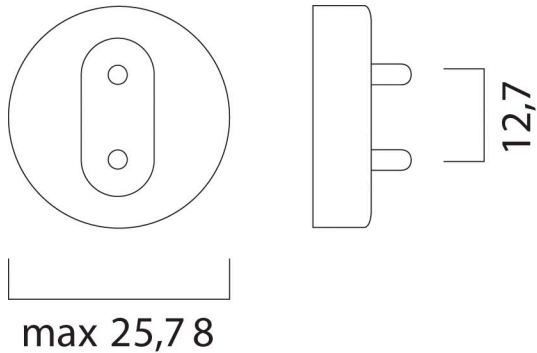

F36W/RED

Item No: 0002573

SYLVANIA

Coloured T8

Technical Assets

Dimensions (mm)

Photometrics

General data

Product name	F36W/RED
Technology	Fluorescent
Lamp shape	Tubular shape
Cap/Base	G13
Lamp finish	Frosted/Coated
Fixture rating	Open
General application	SPG
ETIM Class	EC000108
E-number SE	8356733

Optical data

Lifetime data

Average life (Nominal) (h)	8000
Average life (Rated) (h)	8000

Physical data

Nominal Product Length (mm)	1200.0
Nominal Product Diameter (mm)	26
Max. Length base to base (mm) - A	1199.4
Length base to pin Min-Max (mm) - B	1204.1-1206.5
Max. Lamp Length (mm) - C/L	1213.6
Max. Lamp Diameter (mm) - D	28.0
Weight (kg)	0.159

Packaging

Product EAN number	5410288025735
Packaging single length / height (cm)	121.4
Packaging single width (cm)	2.9
Packaging single depth (cm)	2.8
DUN14 (inner)	15410288025732
Units per outer package	25
Packaging outer length / height (cm)	124.0
Packaging outer width (cm)	15.5
Packaging outer depth (cm)	15.0