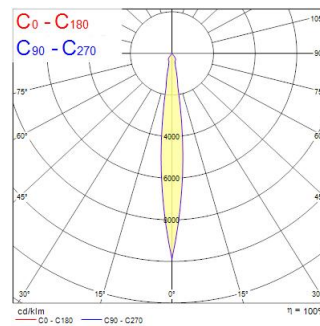

# START Track Spot S 1275lm 930 NB BLK

Item No: 0004883

**SYLVANIA**

Integrated LED spotlight, Textured Black - RAL9005, compact and minimalist design, ideal for retail applications, die-cast aluminium body, passive cooling heatsink. Beam angle: 12°, color temperature: 3000K, total system power: 14W, total fixture output: 1284 lm, LOR: 100%, colour rendering: Ra: 90 typical, LED Chromaticity: 3 step MacAdam ellipse, IR/UV free light source without heat radiation, operating voltage: 220-240V / 50-60Hz, drive current: 350mA, electronic driver, non-dimmable, power factor: 0.92, electrical protection: Class II, Global Track 3 Phase adapter suitable for Global trac 3-circuit tracks, ingress protection rating: IP20, suitable for internal environment only, horizontal rotation: 355°, vertical tilt: 90°, dimensions: Ø86x140x200, weight: 0.940kg.

### Dimensions (mm)

### Photometrics

Distance [m]	Cone diameter [m]	Beam diameter [m]	Beam diameter [m]	Illuminance [lx]
0.5	0.11	Ø171	Ø171	8778
		Ø129	Ø129	2463
1.0	0.21	Ø171	Ø171	1284
		Ø129	Ø129	603
1.5	0.32	Ø171	Ø171	567
		Ø129	Ø129	282
2.0	0.42	Ø171	Ø171	311
		Ø129	Ø129	155
2.5	0.53	Ø171	Ø171	209
		Ø129	Ø129	102
3.0	0.63	Ø171	Ø171	149
		Ø129	Ø129	73

Distance [m] Cone diameter [m] Illuminance [lx]  
 — C0 - C180 (Half beam angle: 12.0°)