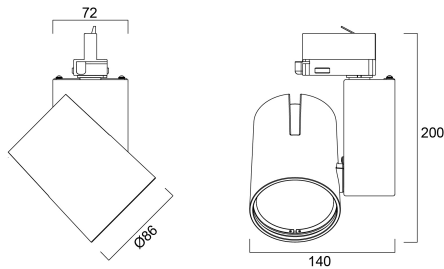

# START Track Spot S 1275lm 930 NB BLK

Item No: 0004883

**SYLVANIA**

Integrated LED spotlight, Textured Black - RAL9005, compact and minimalist design, ideal for retail applications, die-cast aluminium body, passive cooling heatsink. Beam angle: 12°, color temperature: 3000K, total system power: 14W, total fixture output: 1284 lm, LOR: 100%, colour rendering: Ra: 90 typical, LED Chromaticity: 3 step MacAdam ellipse, IR/UV free light source without heat radiation, operating voltage: 220-240V / 50-60Hz, drive current: 350mA, electronic driver, non-dimmable, power factor: 0.92, electrical protection: Class II, Global Track 3 Phase adapter suitable for Global trac 3-circuit tracks, ingress protection rating: IP20, suitable for internal environment only, horizontal rotation: 355°, vertical tilt: 90°, dimensions: Ø86x140x200, weight: 0.940kg.

### Dimensions (mm)

### Photometrics

Distance [m]	Cone diameter [m]	Beam diameter [m]	Beam diameter [m]	Illuminance [lx]
0.5	0.11	Ø171	Ø171	8778
		Ø129	Ø129	2463
1.0	0.21	Ø171	Ø171	1284
		Ø129	Ø129	603
1.5	0.32	Ø171	Ø171	567
		Ø129	Ø129	282
2.0	0.42	Ø171	Ø171	311
		Ø129	Ø129	155
2.5	0.53	Ø171	Ø171	209
		Ø129	Ø129	102
3.0	0.63	Ø171	Ø171	149
		Ø129	Ø129	73

## Packaging

Product EAN number	5410288048833
Packaging single length / height (cm)	17.5
Packaging single width (cm)	15.0
Packaging single depth (cm)	17.5
DUN14 (inner)	05410288048833
Units per outer package	1
Packaging outer length / height (cm)	17.5
Packaging outer width (cm)	15.0
Packaging outer depth (cm)	17.5