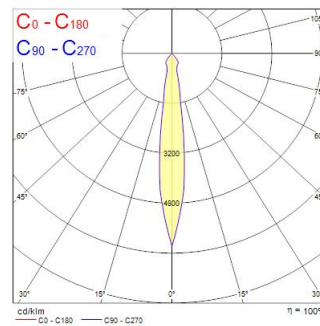

START Track Spot L 3300lm 930 NB Black

Item No: 0004889

SYLVANIA

Integrated LED spotlight, Textured Black - RAL9005, compact and minimalist design, ideal for retail applications, die-cast aluminium body, passive cooling heatsink. Beam angle: 15°, color temperature: 3000K, total system power: 35W, total fixture output: 3287 lm, LOR: 100%, colour rendering: Ra: 90 typical, LED Chromaticity: 3 step MacAdam ellipse, IR/UV free light source without heat radiation, operating voltage: 220-240V / 50-60Hz, drive current: 900mA, electronic driver, non-dimmable, power factor: 0.93, electrical protection: Class II, Global Track 3 Phase adapter suitable for Global trac 3-circuit tracks, ingress protection rating: IP20, suitable for internal environment only, horizontal rotation: 355°, vertical tilt: 90°, dimensions: Ø113x164x240, weight: 1.368kg.

Technical Assets

Dimensions (mm)

Photometrics

Distance [m]	Cone diameter [m]	Beam diameter [m]	Beam diameter [m]	Illuminance [lx]
0.5	0.13	Ø171	12"	81212
		Ø109	7 1/2"	4048
1.0	0.25	Ø171	12"	20303
		Ø109	7 1/2"	1000
1.5	0.38	Ø171	12"	8024
		Ø109	7 1/2"	4481
2.0	0.51	Ø171	12"	5776
		Ø109	7 1/2"	2829
2.5	0.63	Ø171	12"	3548
		Ø109	7 1/2"	1698
3.0	0.76	Ø171	12"	2298
		Ø109	7 1/2"	1148

Distance [m] Cone diameter [m] Illuminance [lx]
 — C0 - C180 (Half beam angle: 14.4°)

START Track Spot L 3300lm 930 NB Black

Item No: 0004889

SYLVANIA

General data

Product name	START Track Spot L 3300lm 930 NB Black
Technology	LED
Cap/Base	N/A
Housing	Aluminium
Mount	Track mounting
Fixture rating	Enclosed
General application	Retail
Operating temperature range (°C)	1°C...+25°C
Performance ambient temperature Tq (°C)	25
ETIM Class	EC001744
E-number SE	7401830
Warranty	5 years

Optical data

Fixture luminous flux (lm)	3287
Luminaire efficacy (lm/W)	94
LOR (%)	100
Correlated colour temperature (k)	3000
Light colour	Warm White
CRI (Ra)	90
Colour Variation Initial (SDCM)	SDCM3
Beam Angle (°)	15
Photobiological Risk Group	RG1