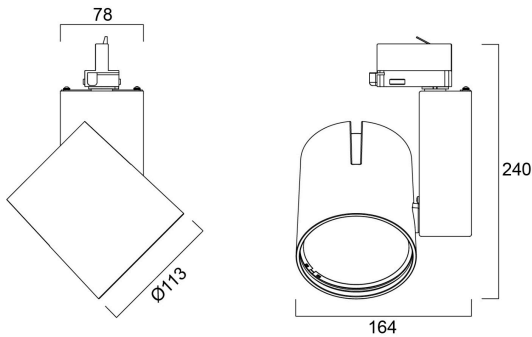

START Track Spot L 3300lm 930 NB Black

Item No: 0004889

SYLVANIA

Integrated LED spotlight, Textured Black - RAL9005, compact and minimalist design, ideal for retail applications, die-cast aluminium body, passive cooling heatsink. Beam angle: 15°, color temperature: 3000K, total system power: 35W, total fixture output: 3287 lm, LOR: 100%, colour rendering: Ra: 90 typical, LED Chromaticity: 3 step MacAdam ellipse, IR/UV free light source without heat radiation, operating voltage: 220-240V / 50-60Hz, drive current: 900mA, electronic driver, non-dimmable, power factor: 0.93, electrical protection: Class II, Global Track 3 Phase adapter suitable for Global trac 3-circuit tracks, ingress protection rating: IP20, suitable for internal environment only, horizontal rotation: 355°, vertical tilt: 90°, dimensions: Ø113x164x240, weight: 1.368kg.

Technical Assets

Dimensions (mm)

Photometrics

Distance [m]	Cone diameter [m]	Beam diameter [m]	Beam diameter [m]	Illuminance [lx]
0.5	0.13	Ø171	12"	81212
		Ø109	7 1/2"	4048
1.0	0.25	Ø171	12"	20303
		Ø109	7 1/2"	1000
1.5	0.38	Ø171	12"	8024
		Ø109	7 1/2"	4481
2.0	0.51	Ø171	12"	5776
		Ø109	7 1/2"	2829
2.5	0.63	Ø171	12"	3548
		Ø109	7 1/2"	1698
3.0	0.76	Ø171	12"	2298
		Ø109	7 1/2"	1148

Packaging

Product EAN number	5410288048895
Packaging single length / height (cm)	25.0
Packaging single width (cm)	19.5
Packaging single depth (cm)	20.0
DUN14 (inner)	05410288048895
Units per outer package	1
Packaging outer length / height (cm)	25.0
Packaging outer width (cm)	19.5
Packaging outer depth (cm)	20.0