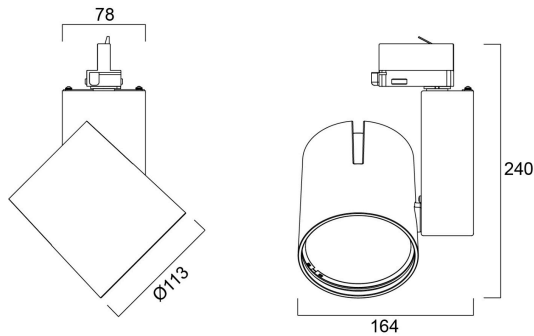

Technical Assets

Dimensions (mm)

Photometrics

Distance [m]	Cone diameter [m]	Beam diameter [m]	Illuminance [lx]
0.5	0.48	0.071	16214
		E100	5960
1.0	0.96	0.071	4079
		E100	1490
1.5	1.44	0.071	1813
		E100	960
2.0	1.93	0.071	1020
		E100	579
2.5	2.41	0.071	650
		E100	340
3.0	2.89	0.071	480
		E100	198

Distance [m] Cone diameter [m] Illuminance [lx]
C0 - C180 (Half beam angle: 51.4°)

START Track Spot L DALI 3250lm 930 WB White

Item No: 0004928

SYLVANIA

General data

Product name	START Track Spot L DALI 3250lm 930 WB White
Technology	LED
Cap/Base	N/A
Housing	Aluminium
Mount	Track mounting
Fixture rating	Enclosed
General application	Retail
Operating temperature range (°C)	1°C...+25°C
Performance ambient temperature Tq (°C)	25
ETIM Class	EC001744
E-number SE	7426201
Warranty	5 years

START Track Spot L DALI 3250lm 930 WB White

Item No: 0004928

SYLVANIA

Physical data

Housing colour	RAL 9016 - Traffic white / Bezel
IP rating	IP20
IK rating	IK02
Diffuser finish	Transparent
Diffuser material	PC Polycarbonate
Reflector finish	High-gloss
Nominal Product Width (mm)	164
Nominal Product Height (mm)	240
Weight (kg)	1.368

Packaging

Product EAN number	5410288049281
Packaging single length / height (cm)	25.0
Packaging single width (cm)	19.5
Packaging single depth (cm)	20.0
DUN14 (inner)	05410288049281
Units per outer package	1
Packaging outer length / height (cm)	25.0
Packaging outer width (cm)	19.5
Packaging outer depth (cm)	20.0