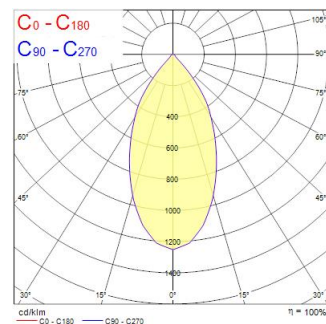

Technical Assets

Dimensions (mm)

Photometrics

Distance [m]	Cone diameter [m]	Beam diameter [m]	Illuminance [lx]
0.5	0.48	0.071	16214
		E100	5960
1.0	0.96	0.071	4079
		E100	1490
1.5	1.44	0.071	1813
		E100	960
2.0	1.93	0.071	1020
		E100	579
2.5	2.41	0.071	650
		E100	340
3.0	2.89	0.071	480
		E100	198

Distance [m] Cone diameter [m] Illuminance [lx]
C0 - C180 (Half beam angle: 51.4°)

START Track Spot L DALI 3250lm 930 WB White

Item No: 0004928

SYLVANIA

General data

Product name	START Track Spot L DALI 3250lm 930 WB White
Technology	LED
Cap/Base	N/A
Housing	Aluminium
Mount	Track mounting
Fixture rating	Enclosed
General application	Retail
Operating temperature range (°C)	1°C...+25°C
Performance ambient temperature Tq (°C)	25
ETIM Class	EC001744
E-number SE	7426201
Warranty	5 years

Optical data

Fixture luminous flux (lm)	3260
Luminaire efficacy (lm/W)	91
LOR (%)	100
Correlated colour temperature (k)	3000
Light colour	Warm White
CRI (Ra)	90
Colour Variation Initial (SDCM)	SDCM3
Beam Angle (°)	52
Photobiological Risk Group	RG1