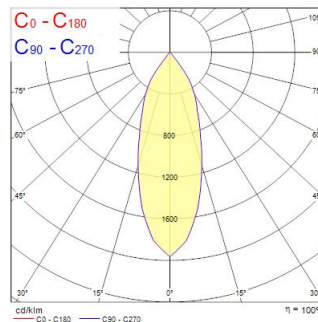

### Dimensions (mm)

### Photometrics

Distance [m]	Cone diameter [m]	Beam diameter [m]	Beam angle [°]	Illuminance [lx]
0.5	0.32	Ø107	18.0°	15273 6862
1.0	0.65	Ø214	18.0°	3820 1662
1.5	0.97	Ø321	18.0°	1696 731
2.0	1.30	Ø428	18.0°	995 411
2.5	1.62	Ø535	18.0°	611 263
3.0	1.95	Ø642	18.0°	424 183

Distance [m] Cone diameter [m] Illuminance [lx]  
C0 - C180 (Half beam angle: 36.0°)