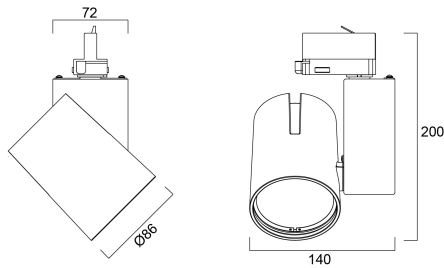

# START Track Spot S DALI 1950lm 930 MB BLK

Item No: 0004941

**SYLVANIA**

Spotlight for track mounting, decorative heat sink, black (RAL 9005) housing, equipped with Global GAC69 Pulse Adaptor, 1944 Lm, 25 W, 78 Lm/W, 3000 K, drive current: 600 mA, CRI 90, 36° beam angle, DALI dimmable, IP20, IK02, 50000 hrs, (H x W) 200 x 140 mm.

### Dimensions (mm)

## Packaging

Product EAN number	5410288049410
Packaging single length / height (cm)	17.5
Packaging single width (cm)	15.0
Packaging single depth (cm)	17.5
DUN14 (inner)	05410288049410
Units per outer package	1
Packaging outer length / height (cm)	17.5
Packaging outer width (cm)	15.0
Packaging outer depth (cm)	17.5