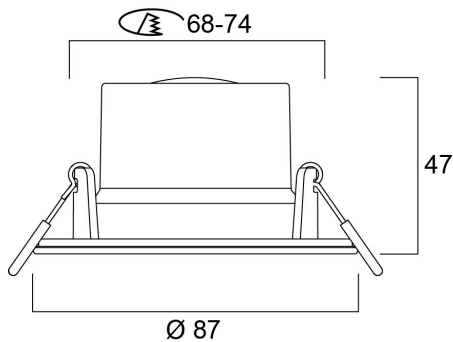

YOURHOME SPOT 630LM 3-CCT DIM IP65 WH 3-PACK

Item No: 0005254

SYLVANIA

YourHome™

Integrated LED recessed spotlight, RAL9016 colour, 630lm, 7.0W, phase dimmable, 2700K/3000K/4000K, 110° degree beam angle, ABS plastic white body, low profile 47mm recessed depth, IP65 from the front, IK03, loop-in/loop-out terminals for fast wiring, 87mm bezel diameter, 68-74mm cutout, diffuse lens. Additional silver bezel included in the packaging. Pack of 3 fixtures.

Technical Assets

Dimensions (mm)

Photometrics

Distance [m]	Cone diameter [m]	Beam diameter [m]	Beam diameter [m]	Illuminance [lx]
0.5	1.26	Ø171	Ø180	892
1.0	2.52	Ø342	Ø360	223
1.5	3.79	Ø513	Ø540	149
2.0	5.06	Ø684	Ø720	112
2.5	6.31	Ø855	Ø900	85
3.0	7.57	Ø1026	Ø1080	64

Distance [m] Cone diameter [m] Illuminance [lx]
C0 - C180 (Half beam angle: 103.2°)

YOURHOME SPOT 630LM 3-CCT DIM IP65 WH 3-PACK

Item No: 0005254

SYLVANIA

General data

Product name	YOURHOME SPOT 630LM 3-CCT DIM IP65 WH 3-PACK
Technology	LED
Housing	ABS Plastic
General application	Hospitality, Residential & Consumer
Operating temperature range (°C)	-10°C...+40°C
Performance ambient temperature Tq (°C)	25
ETIM Class	EC001744
Warranty	3 years

Packaging

Product EAN number	5410288052540
Packaging single length / height (cm)	29.2
Packaging single width (cm)	5.9
Packaging single depth (cm)	9.9
DUN14 (inner)	15410288052547
Units per outer package	16
Packaging outer length / height (cm)	30.0
Packaging outer width (cm)	28.0
Packaging outer depth (cm)	40.5