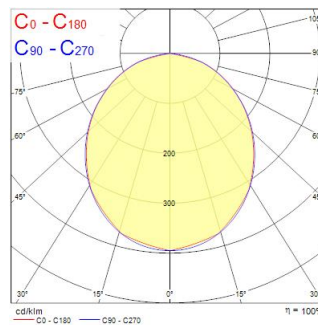

Technical Assets

Dimensions (mm)

Photometrics

Distance [m]	Cone diameter [m]	Beam diameter [m]	Beam diameter [m]	Illuminance [lx]
0.5	1.26	Ø171	Ø180	892
1.0	2.52	Ø342	Ø360	223
1.5	3.79	Ø513	Ø540	149
2.0	5.06	Ø684	Ø720	112
2.5	6.31	Ø855	Ø900	85
3.0	7.57	Ø1026	Ø1080	64

Distance [m] Cone diameter [m] Illuminance [lx]
C0 - C180 (Half beam angle: 103.2°)

YOURHOME SPOT 630LM 3-CCT DIM IP65 WH 3-PACK

Item No: 0005254

SYLVANIA

General data

Product name	YOURHOME SPOT 630LM 3-CCT DIM IP65 WH 3-PACK
Technology	LED
Housing	ABS Plastic
General application	Hospitality, Residential & Consumer
Operating temperature range (°C)	-10°C...+40°C
Performance ambient temperature Tq (°C)	25
ETIM Class	EC001744
Warranty	3 years

Optical data

Fixture luminous flux (lm)	630
Luminaire efficacy (lm/W)	90
Correlated colour temperature (k)	4000
Light colour	Warm White- Candlelight
CRI (Ra)	80
Colour Variation Initial (SDCM)	SDCM6
Beam Angle (°)	110
Photobiological Risk Group	RG0