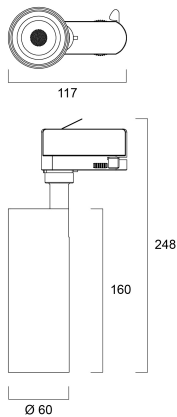

START Track Spot Integral 1500lm 940 MB WB WHT

Item No: 0005428

SYLVANIA

Integrated LED spotlight, Textured White - RAL9016, simple and slick integral design with no driver box and without any visible screws, ideal for retail applications, die-cast aluminium body, passive cooling heatsink. Beam angle: 36°, additional lens 64° beam angle included, color temperature: 4000k, total system power: 17W, total fixture output: 1500 lm, LOR: 100%, colour rendering: Ra: 90 typical, IR/UV free light source without heat radiation, operating voltage: 220-240V / 50-60Hz, drive current: 410mA, electronic driver, non-dimmable, ultra low LED flickering rate (5% or less), power factor: >0.90, electrical protection: Class I, Global Track 3 Circuit GA69 adapter suitable for Global trac 3-circuit tracks, ingress protection rating: IP20, suitable for internal environment only, horizontal rotation: 345°, vertical tilt: 90°, dimensions: Ø60x117x248, weight: 0.486kg.

Technical Assets

Dimensions (mm)

Photometrics

Distance [m]	Cone diameter [m]	Beam diameter [m]	Illuminance [lx]
0.5	0.33	Ø171 68.1"	13125 9659
1.0	0.67	Ø342 136.4"	3281 2414
1.5	1.00	Ø513 202.0"	1458 1065
2.0	1.33	Ø684 269.7"	800 592
2.5	1.66	Ø855 337.4"	525 393
3.0	2.00	Ø1026 405.1"	389 288

Packaging

Product EAN number	5410288054285
Packaging single length / height (cm)	8.5
Packaging single width (cm)	8.5
Packaging single depth (cm)	25.5
DUN14 (inner)	15410288054282
Units per outer package	12
Packaging outer length / height (cm)	36.5
Packaging outer width (cm)	27.5
Packaging outer depth (cm)	27.5