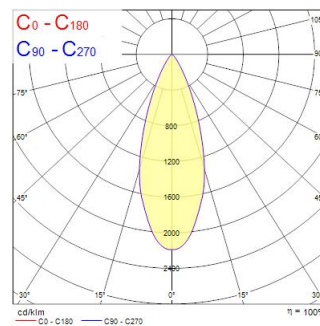

Technical Assets

Dimensions (mm)

Photometrics

Distance [m]	Cone diameter [m]	Beam diameter [m]	Illuminance [lx]
0.5	0.33	Ø171 68.1"	13125 9659
1.0	0.67	Ø342 136.4"	3281 2414
1.5	1.00	Ø513 202.0"	1458 1065
2.0	1.33	Ø684 269.7"	800 592
2.5	1.66	Ø855 337.4"	525 393
3.0	2.00	Ø1026 405.1"	389 288

Distance [m] Cone diameter [m] Illuminance [lx]
 — C0 - C180 (Half beam angle: 36.8°)

START Track Spot Integral 1500lm 940 MB WB WHT

Item No: 0005428

SYLVANIA

General data

Product name	START Track Spot Integral 1500lm 940 MB WB WHT
Technology	LED
Housing	Aluminium
Mount	Track mounting
Environment	Indoor
General application	Retail
Operating temperature range (°C)	-20°C...+40°C
Performance ambient temperature Tq (°C)	25
ETIM Class	EC001744
E-number FI	4276971
Warranty	5 years

Optical data

Fixture luminous flux (lm)	1500
Luminaire efficacy (lm/W)	88
Correlated colour temperature (k)	4000
Colour Code	940
Light colour	Neutral White
CRI (Ra)	90
Colour Variation Initial (SDCM)	SDCM3
Beam Angle (°)	36
Photobiological Risk Group	RG1

Item No: 0005428

SYLVANIA

Physical data

Housing colour	RAL 9016 - Traffic white / Bezel
IP rating	IP20
IK rating	IK03
Diffuser finish	Transparent
Diffuser material	PC Polycarbonate
Nominal Product Length (mm)	248
Nominal Product Width (mm)	117
Nominal Product Height (mm)	60
Weight (kg)	0.486