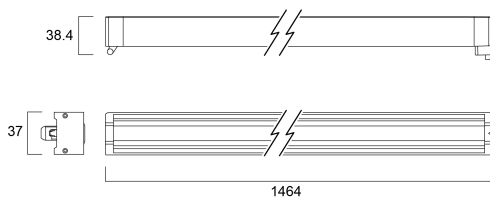

# Pixo Line 1500 D Asym 840 Black

Item No: 0007834

**PRO**<sup>TM</sup>

Pixo Line is a linear track system, adds flexibility to any space due the variety of product options Offers an easy installation with two separate modules Push-in/push-out mechanism with GR6d-15 connector Compatible with Zhaga Book 14 Aluminium body, plastic end caps, traslucent double asymmetric optic diffuser, light beam angle:25° black finishing colour. Light color temperature: 4000K, max. system power: 50W Max. fixture lumen output: 7600lm, efficacy: 152lm/W, Ra80 typical, LED chromacity: 3 step MacAdam ellipse (SDCM3), IR/UV free light source without heat radiation Multipower driver module with 8 power settings meet all installation needs with one single product, selection and setting on driver - between 17W (350mA), 19W (400mA), 24W (500mA), 29W (600mA), 34W (700mA), 38W (800mA), 43W (900mA), 50W (1050mA) Suitable for installation on 3-circuit tracks, please check compatibility list on the instruction sheet. Compatible with OneTrack Electrical protection: Class III. Degree of protection: IP20, suitable for indoor environment only Light modules should be combined with suitable in-track drivers Nominal product dimensions: L.1464mmx38.4mmx37mm

### Dimensions (mm)

## Physical data

Housing colour	Black
IP rating	IP20
IK rating	IK03
Nominal Product Length (mm)	1464
Nominal Product Width (mm)	37
Nominal Product Height (mm)	38.4
Weight (kg)	0.9

## Packaging

Product EAN number	5410288078342
Packaging single length / height (cm)	147.0
Packaging single width (cm)	4.3
Packaging single depth (cm)	4.3
DUN14 (inner)	15410288078349
Units per outer package	10
Packaging outer length / height (cm)	149.0
Packaging outer width (cm)	24.0
Packaging outer depth (cm)	11.0