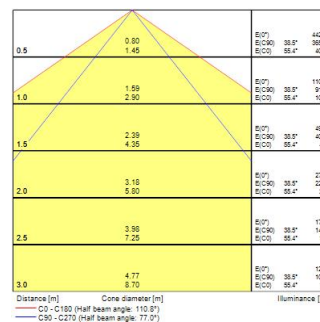

Photometrics