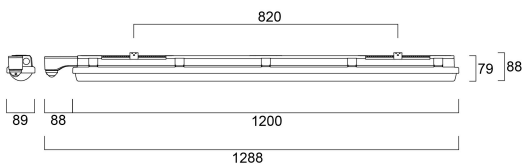

Technical Assets

Dimensions (mm)