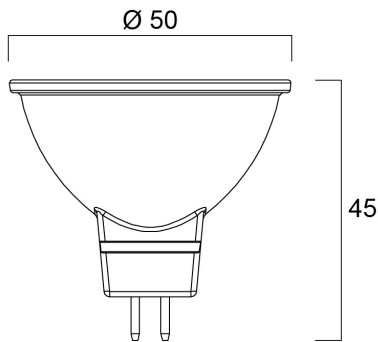

### Dimensions (mm)

## Physical data

Nominal Product Length (mm)	45
Nominal Product Diameter (mm)	50
Weight (kg)	0.027

## Packaging

Product EAN number	5410288266121
Packaging single length / height (cm)	5.5
Packaging single width (cm)	5.2
Packaging single depth (cm)	5.2
DUN14 (inner)	15410288266128
Units per inner package	6
Packaging inner length / height (cm)	16.7
Packaging inner width (cm)	11.5
Packaging inner depth (cm)	6.5
DUN14 (outer)	25410288266125
Units per outer package	60
Packaging outer length / height (cm)	59.0
Packaging outer width (cm)	18.2
Packaging outer depth (cm)	15.5