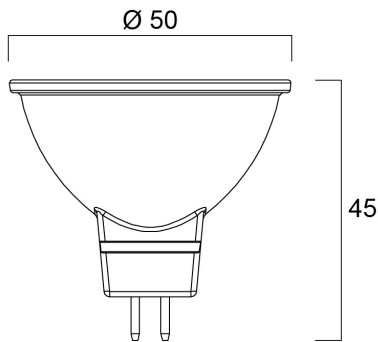

RefLED MR16 V5 345lm 840 36° SL

Item No: 0026613

SYLVANIA

- Compact, energy efficient and exceptional value for money product.
- Same shape and size as halogen MR16 lamp
- Compact Cluster SMD technology enabling high efficiency with halogen look
- Reduced visible heat sink from the front
- Available in 36 degree
- High lumen efficacy
- 12V AC/DC
- 15,000 hours average rated life
- 3 years warranty

Technical Assets

Dimensions (mm)

Photometrics

RefLED MR16 V5 345lm 840 36° SL

Item No: 0026613

SYLVANIA

General data

Product name	RefLED MR16 V5 345lm 840 36° SL
Technology	LED
Watt (Rated) (W)	4.50
Cap/Base	GU5.3
Fixture rating	Open
General application	Hospitality, Education, Residential & Consumer
Performance ambient temperature Tq (°C)	25
ETIM Class	EC001959
E-number FI	4740456
Warranty	3 years

Lifetime data

Average life (Nominal) (h)	15000
Average life (Rated) (h)	15000

Physical data

Nominal Product Length (mm)	45
Nominal Product Diameter (mm)	50
Weight (kg)	0.027

Packaging

Product EAN number	5410288266138
Packaging single length / height (cm)	5.5
Packaging single width (cm)	5.2
Packaging single depth (cm)	5.2
DUN14 (inner)	15410288266135
Units per inner package	6
Packaging inner length / height (cm)	16.7
Packaging inner width (cm)	11.5
Packaging inner depth (cm)	6.5
DUN14 (outer)	25410288266132
Units per outer package	60
Packaging outer length / height (cm)	59.0
Packaging outer width (cm)	18.2
Packaging outer depth (cm)	15.5