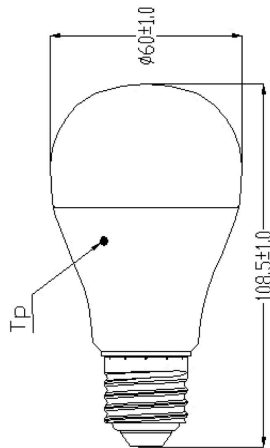

ToLEDo GLS V6 1055LM 865 E27 SL

Item No: 0026632

SYLVANIA

- Compact and elegant design
- Suitable replacement for halogen, incandescent and compact fluorescent GLS lamps
- Instant light at the flick of a switch
- Uniform light distribution
- Good colour rendering (CRI 80)
- Perfect for hotels, restaurants, lobbies, corridors, stairwells, reception areas
- Lower maintenance costs
- A+ energy rating

Technical Assets

Dimensions (mm)

Photometrics

ToLEDo GLS V6 1055LM 865 E27 SL

Item No: 0026632

SYLVANIA

General data

Product name	ToLEDo GLS V6 1055LM 865 E27 SL
Technology	LED
Watt (Rated) (W)	11
Cap/Base	E27
Fixture rating	Open
General application	Hospitality, Residential & Consumer
Performance ambient temperature Tq (°C)	25
ETIM Class	EC001959
E-number FI	4740503
Warranty	3 years

Optical data

Useful luminous flux (Φ_{use})	1055
Luminous flux (Rated) (lm)	1055
Correlated colour temperature (k)	6500
Light colour	Daylight
CRI (Ra)	80
Beam Angle (°)	180
Lumen maintenance at end of nominal life (%)	70

Lifetime data

Average life (Nominal) (h)	15000
Average life (Rated) (h)	15000

Physical data

Nominal Product Length (mm)	120
Nominal Product Diameter (mm)	60
Weight (kg)	0.06

Packaging

Product EAN number	5410288266329
Packaging single length / height (cm)	11.3
Packaging single width (cm)	6.4
Packaging single depth (cm)	6.4
DUN14 (inner)	15410288266326
Units per inner package	6
Packaging inner length / height (cm)	20.4
Packaging inner width (cm)	13.4
Packaging inner depth (cm)	13.7
DUN14 (outer)	25410288266323
Units per outer package	60
Packaging outer length / height (cm)	72.4
Packaging outer width (cm)	22.2
Packaging outer depth (cm)	29.7