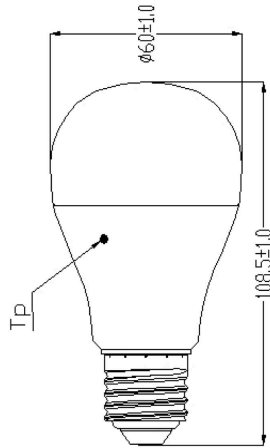

### Dimensions (mm)

## Physical data

Nominal Product Length (mm)	112
Nominal Product Diameter (mm)	60
Weight (kg)	0.057

## Packaging

Product EAN number	5410288266688
Packaging single length / height (cm)	11.3
Packaging single width (cm)	6.4
Packaging single depth (cm)	6.4
DUN14 (inner)	15410288266685
Units per inner package	6
Packaging inner length / height (cm)	20.4
Packaging inner width (cm)	13.4
Packaging inner depth (cm)	13.7
DUN14 (outer)	25410288266682
Units per outer package	60
Packaging outer length / height (cm)	72.4
Packaging outer width (cm)	22.2
Packaging outer depth (cm)	29.7