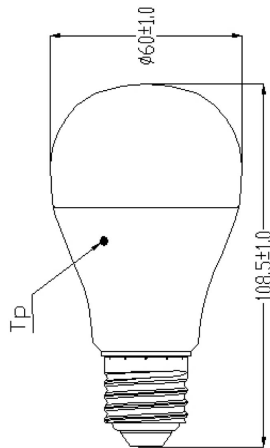

### Dimensions (mm)

## Physical data

Nominal Product Length (mm)	112
Nominal Product Diameter (mm)	60
Weight (kg)	0.053

## Packaging

Product EAN number	5410288266695
Packaging single length / height (cm)	14.0
Packaging single width (cm)	12.0
Packaging single depth (cm)	6.5
DUN14 (inner)	15410288266692
Units per inner package	6
Packaging inner length / height (cm)	34.0
Packaging inner width (cm)	18.9
Packaging inner depth (cm)	15.0
DUN14 (outer)	25410288266699
Units per outer package	60
Packaging outer length / height (cm)	98.8
Packaging outer width (cm)	35.5
Packaging outer depth (cm)	33.6