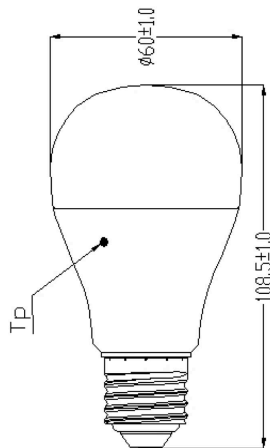

Technical Assets

Dimensions (mm)

Photometrics

ToLEDo GLS V4 DIM FR 810lm 827 E27 SL

Item No: 0026676

SYLVANIA

General data

Product name	ToLEDo GLS V4 DIM FR 810lm 827 E27 SL
Technology	LED
Watt (Rated) (W)	10
Cap/Base	E27
Fixture rating	Open
General application	Hospitality, Education, Residential & Consumer
Performance ambient temperature Tq (°C)	25
ETIM Class	EC001959
E-number SE	8296524
Warranty	3 years

Optical data

Useful luminous flux (Φ_{use})	810
Luminous flux (Rated) (lm)	810
Correlated colour temperature (k)	2700
Light colour	Homelight
CRI (Ra)	80
Beam Angle (°)	180

Electrical data

Power consumption (W)	10
Wattage (W)	10
Starting time (max) (s)	0.5
Warm-up time to 60% of full light (max) (s)	2
Primary Supply/Product voltage - min (V)	220
Primary Supply/Product voltage - max (V)	240
Lamp power factor	0.8
No. Of switching cycles before premature failures	>50000
Dimmable	Yes
Nominal Frequency (Hz)	50Hz

Lifetime data

Average life (Nominal) (h)	15000
Average life (Rated) (h)	15000

Physical data

Nominal Product Length (mm)	107
Nominal Product Diameter (mm)	60
Weight (kg)	0.065

Packaging

Product EAN number	5410288266763
Packaging single length / height (cm)	11.3
Packaging single width (cm)	6.4
Packaging single depth (cm)	6.4
DUN14 (inner)	15410288266760
Units per inner package	6
Packaging inner length / height (cm)	21.1
Packaging inner width (cm)	14.6
Packaging inner depth (cm)	14.6
DUN14 (outer)	25410288266767
Units per outer package	60
Packaging outer length / height (cm)	76.6
Packaging outer width (cm)	23.3
Packaging outer depth (cm)	32.8