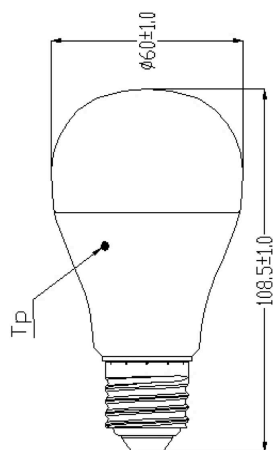

ToLEDo GLS V4 DIM FR 1060lm 827 E27 SL

Item No: 0026683

SYLVANIA

- Compact and elegant design • Suitable replacement for halogen, incandescent and compact fluorescent GLS lamps
- Instant light at the flick of a switch • Uniform light distribution • Good colour rendering (CRI 80) • Dimmable with approved dimmers
- Perfect for hotels, restaurants, lobbies, corridors, stairwells, reception areas • Lower maintenance costs • A+ energy rating

Technical Assets

Dimensions (mm)

Photometrics

ToLEDo GLS V4 DIM FR 1060lm 827 E27 SL

Item No: 0026683

SYLVANIA

General data

Product name	ToLEDo GLS V4 DIM FR 1060lm 827 E27 SL
Technology	LED
Watt (Rated) (W)	11
Lamp shape	Pear-shape
Cap/Base	E27
Lamp finish	Frosted/Coated
General application	Hospitality, Education, Residential & Consumer
ETIM Class	EC001959
Warranty	3 years

Lifetime data

Average life (Nominal) (h)	25000
Average life (Rated) (h)	25000

Physical data

Nominal Product Diameter (mm)	109
Max. Lamp Diameter (mm) - D	60
Weight (kg)	0.111

ToLEDo GLS V4 DIM FR 1060lm 827 E27 SL

Item No: 0026683

Packaging

Product EAN number	5410288266831
Packaging single length / height (cm)	14.0
Packaging single width (cm)	7.0
Packaging single depth (cm)	7.0
DUN14 (inner)	15410288266838
Units per inner package	6
Packaging inner length / height (cm)	23.4
Packaging inner width (cm)	16.1
Packaging inner depth (cm)	17.7
DUN14 (outer)	25410288266835
Units per outer package	60
Packaging outer length / height (cm)	82.7
Packaging outer width (cm)	25.3
Packaging outer depth (cm)	38.3