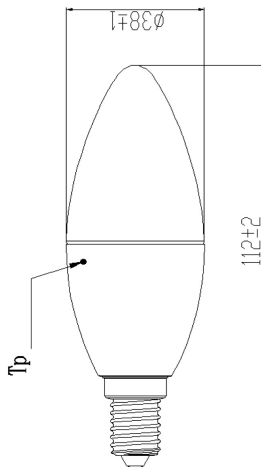

ToLEDo CANDLE V4 DIM FR 470LM 865 E14 SL

Item No: 0026971

SYLVANIA

- Compact and elegant design
- Suitable replacement for halogen, incandescent and compact fluorescent candle lamps
- Instant light at the flick of a switch
- Uniform light distribution
- Good colour rendering (CRI 80)
- Dimmable with approved dimmers
- Perfect for hotels, restaurants, lobbies, corridors, stairwells, reception areas
- Lower maintenance costs
- A+ energy rating

Technical Assets

Dimensions (mm)

Photometrics

ToLEDo CANDLE V4 DIM FR 470LM 865 E14 SL

Item No: 0026971

SYLVANIA

General data

Product name	ToLEDo CANDLE V4 DIM FR 470LM 865 E14 SL
Technology	LED
Watt (Rated) (W)	5.6
Cap/Base	E14
Fixture rating	Open
General application	Hospitality, Education, Residential & Consumer
Performance ambient temperature Tq (°C)	25
ETIM Class	EC001959
E-number FI	4740507
Warranty	3 years

Optical data

Useful luminous flux (Φ _{use})	470
Luminous flux (Rated) (lm)	470
Correlated colour temperature (k)	6500
Light colour	Daylight
CRI (Ra)	80
Beam Angle (°)	280

Electrical data

Power consumption (W)	5.6
Wattage (W)	5.6
Starting time (max) (s)	<0.5
Warm-up time to 60% of full light (max) (s)	<1.0
Lamp power factor	0.5
No. Of switching cycles before premature failures	>50000
Dimmable	Yes
Nominal Frequency (Hz)	50/60Hz

Lifetime data

Average life (Nominal) (h)	15000
Average life (Rated) (h)	15000

Physical data

Nominal Product Length (mm)	110
Nominal Product Diameter (mm)	38
Weight (kg)	0.041

Packaging

Product EAN number	5410288269719
Packaging single length / height (cm)	12.6
Packaging single width (cm)	4.8
Packaging single depth (cm)	4.8
DUN14 (inner)	15410288269716
Units per inner package	6
Packaging inner length / height (cm)	15.5
Packaging inner width (cm)	10.5
Packaging inner depth (cm)	13.6
Units per outer package	60
Packaging outer length / height (cm)	55.0
Packaging outer width (cm)	32.6
Packaging outer depth (cm)	15.6