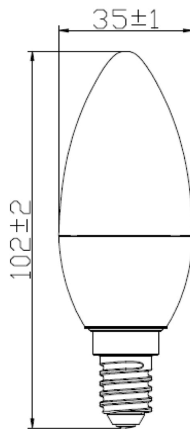

ToLEDo CANDLE V6 250LM 865 E14 SL

Item No: 0026972

SYLVANIA

- Compact and elegant design
- Suitable replacement for halogen, incandescent and compact fluorescent candle lamps
- Instant light at the flick of a switch
- Uniform light distribution
- Good colour rendering (CRI 80)
- Perfect for hotels, restaurants, lobbies, corridors, stairwells, reception areas
- Lower maintenance costs
- A+ energy rating

Technical Assets

Dimensions (mm)

Photometrics

ToLEDo CANDLE V6 250LM 865 E14 SL

Item No: 0026972

SYLVANIA

General data

Product name	ToLEDo CANDLE V6 250LM 865 E14 SL
Technology	LED
Watt (Rated) (W)	3
Cap/Base	E14
Fixture rating	Open
General application	Hospitality, Residential & Consumer
Performance ambient temperature Tq (°C)	25
ETIM Class	EC001959
E-number FI	4740506
Warranty	3 years

Lifetime data

Average life (Nominal) (h)	15000
Average life (Rated) (h)	15000

Physical data

Nominal Product Length (mm)	104
Nominal Product Diameter (mm)	35
Weight (kg)	0.027

Packaging

Product EAN number	5410288269726
Packaging single length / height (cm)	11.7
Packaging single width (cm)	4.8
Packaging single depth (cm)	4.8
DUN14 (inner)	15410288269723
Units per inner package	6
Packaging inner length / height (cm)	15.5
Packaging inner width (cm)	10.5
Packaging inner depth (cm)	13.4
DUN14 (outer)	25410288269720
Units per outer package	60
Packaging outer length / height (cm)	55.0
Packaging outer width (cm)	32.6
Packaging outer depth (cm)	15.4